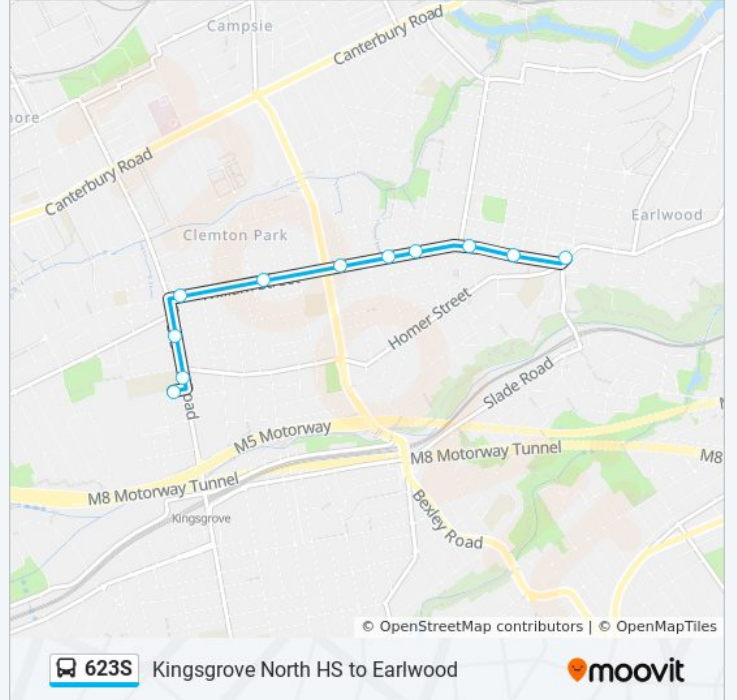

### Direction: Earlwood Shops - Homer St

11 stops

[VIEW LINE SCHEDULE](#)

Kingsgrove North High School, Richland St

Kingsgrove North High School, Kingsgrove Rd

Kingsgrove Rd at Oatley St

William St opp Shackel Ave

William St after Alfred St

William St opp Clemton Park Shops

William St opp Main St

William St at Westfield St

William St after Woolcott St

William St before Cameron Ave

Earlwood Shops, Homer St, Stand C

### 623S bus Time Schedule

Earlwood Shops - Homer St Route Timetable:

Sunday	Not Operational
Monday	15:10
Tuesday	15:10
Wednesday	Not Operational
Thursday	15:10
Friday	15:10
Saturday	Not Operational

### 623S bus Info

**Direction:** Earlwood Shops - Homer St

**Stops:** 11

**Trip Duration:** 13 min

**Line Summary:**

623S bus time schedules and route maps are available in an offline PDF at [moovitapp.com](https://moovitapp.com). Use the Moovit App to see live bus times, train schedule or subway schedule, and step-by-step directions for all public transit in Sydney.