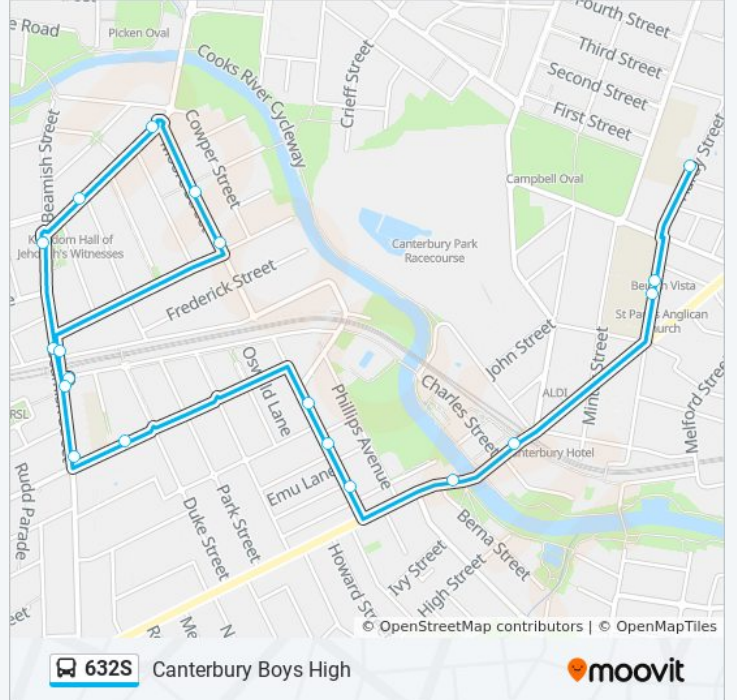

 **632S**

Canterbury Boys High

Get The App

The 632S bus line Canterbury Boys High has one route. For regular weekdays, their operation hours are:

(1) Canterbury Boys High: 07:52

Use the Moovit App to find the closest 632S bus station near you and find out when is the next 632S bus arriving.

Direction: Canterbury Boys High

19 stops

[VIEW LINE SCHEDULE](#)

- Campsie Station, South Pde, Stand E
- Campsie Station, Beamish St, Stand B
- Beamish St opp Lofts Garden
- Brighton Ave opp Browning St
- Brighton Ave opp Moore St
- Moore St after Moore Lane
- Moore St at Clissold Pde
- Campsie Station, Beamish St, Stand C
- Beamish St opp ANZAC Mall
- Beamish St at Evaline St
- Campsie Public School, Evaline St
- Wonga St after Wairoa St
- Wonga St after Warrigal St
- Wonga St opp Emu St
- Canterbury Rd opp Saint Mary MacKillop Reserve
- Canterbury Station, Canterbury Rd, Stand E
- Canterbury Public School, Church St
- Canterbury Girls High School, Church St
- Canterbury Boys High School, Hardy St

632S bus Time Schedule

Canterbury Boys High Route Timetable:

Sunday	Not Operational
Monday	07:52
Tuesday	07:52
Wednesday	07:52
Thursday	07:52
Friday	07:52
Saturday	Not Operational

632S bus Info

Direction: Canterbury Boys High

Stops: 19

Trip Duration: 20 min

Line Summary:

632S bus time schedules and route maps are available in an offline PDF at moovitapp.com. Use the [Moovit App](#) to see live bus times, train schedule or subway schedule, and step-by-step directions for all public transit in Sydney.