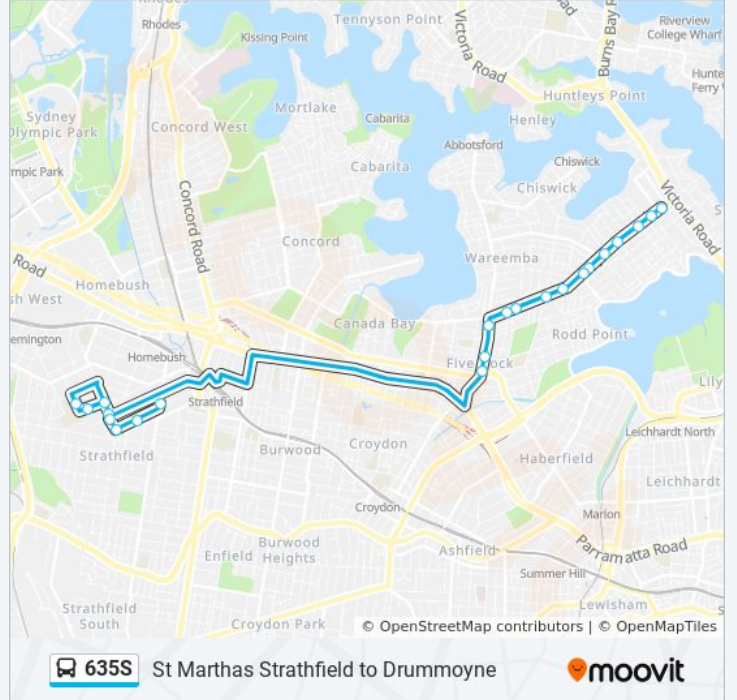

 **635S**

St Marthas Strathfield to Drummoyne

Get The App

The 635S bus line St Marthas Strathfield to Drummoyne has one route. For regular weekdays, their operation hours are: (1) Drummoyne Civic Centre: 15:20
Use the Moovit App to find the closest 635S bus station near you and find out when is the next 635S bus arriving.

Direction: Drummoyne Civic Centre

22 stops

[VIEW LINE SCHEDULE](#)

- Homebush Rd at Churchill Ave
- 28 Oxford Rd
- Oxford Rd opp Heyde Ave
- Heyde Ave at Albert Rd
- Dickson St after Albert Rd
- Dickson St opp Inveresk Park
- Merley Rd before Francis St
- St Patrick's College, Francis St, Stand C
- Great North Rd opp Club Five Dock RSL
- Five Dock Shops, Great North Rd
- Great North Rd before Lyons Rd
- Storey Park, Lyons Rd
- Lyons Rd before Pine Ave
- Lyons Rd at Myalora St
- Lyons Rd opp Lamrock Ave
- Lyons Rd at Mons St
- Lyons Rd at Tait Lane
- Lyons Rd at Byrne Ave
- Lyons Rd at Gipps St
- Lyons Rd at Thompson St
- Lyons Rd opp Tranmere St
- Lyons Rd after Bayswater St

635S bus Time Schedule

Drummoyne Civic Centre Route Timetable:

Sunday	Not Operational
Monday	15:20
Tuesday	15:20
Wednesday	15:20
Thursday	15:20
Friday	15:20
Saturday	Not Operational

635S bus Info

Direction: Drummoyne Civic Centre

Stops: 22

Trip Duration: 45 min

Line Summary:

635S bus time schedules and route maps are available in an offline PDF at moovitapp.com. Use the Moovit App to see live bus times, train schedule or subway schedule, and step-by-step directions for all public transit in Sydney.