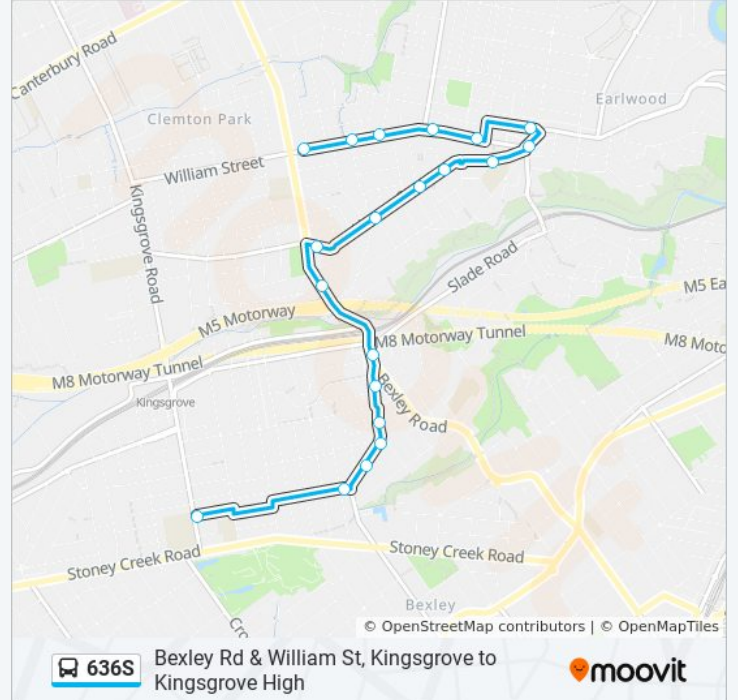

(1) Earlwood Shops - Homer St: 15:20(2) Kingsgrove High: 08:25

Use the Moovit App to find the closest 636S bus station near you and find out when is the next 636S bus arriving.

Direction: Earlwood Shops - Homer St

13 stops

[VIEW LINE SCHEDULE](#)

Margaret St at Rayment Ave
Alston St at Coveney St
New Illawarra Rd at Heath St
New Illawarra Rd at Tomkins St
New Illawarra Rd at Edward St
Bexley North Station, Bexley Rd
Beaumont Park, Bexley Rd
Homer St after Bexley Rd
Homer St at Malley Ave
Homer St at Hood Ave
Homer St after Schofield Ave
Homer St opp Earlwood Public School
Earlwood Shops, Homer St, Stand C

Direction: Earlwood Shops - Homer St

Stops: 13

Trip Duration: 20 min

Line Summary:

Direction: Kingsgrove High

20 stops

[VIEW LINE SCHEDULE](#)

- William St opp Clemton Park Shops
- William St opp Main St
- William St at Westfield St
- William St after Woolcott St
- William St before Cameron Ave
- Earlwood Shops, Clarke St, Stand A
- Earlwood Shops, Homer St, Stand E
- Earlwood Public School, Homer St
- Homer St opp Schofield Ave
- Homer St opp Glenview Ave
- Homer St at Woodlawn Ave
- Homer St before Bexley Rd
- Bexley Rd after Douglas St
- Bexley North Station, Bexley Rd
- New Illawarra Rd opp Lynesta Ave
- New Illawarra Rd opp MacDonald Cres
- New Illawarra Rd opp Tomkins St
- New Illawarra Rd opp Heath St

Stops: 20

Trip Duration: 19 min

Line Summary:

Alston St at Coveney St

Banner Rd at Kingsgrove Rd

636S bus time schedules and route maps are available in an offline PDF at moovitapp.com. Use the [Moovit App](#) to see live bus times, train schedule or subway schedule, and step-by-step directions for all public transit in Sydney.