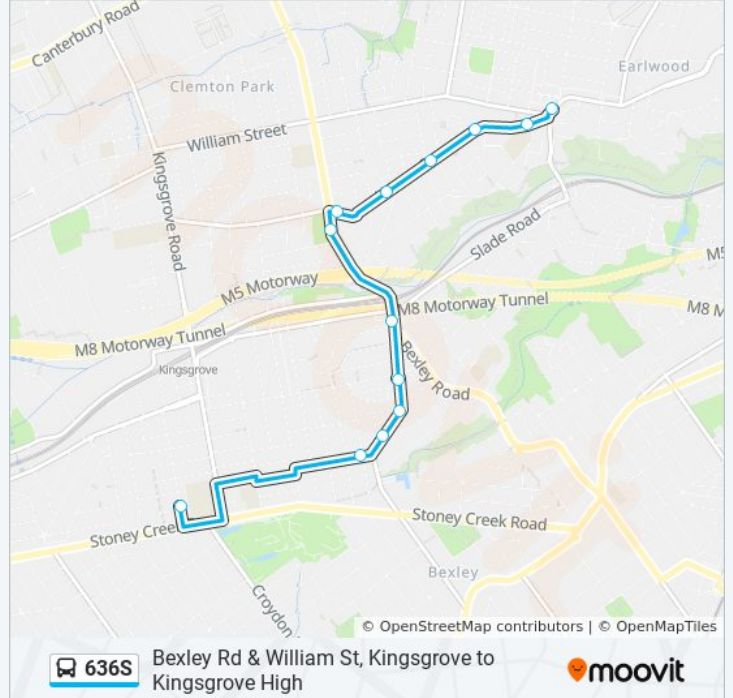

 **636S**

Bexley Rd & William St, Kingsgrove to Kingsgrove High

[Get The App](#)

The 636S bus line (Bexley Rd & William St, Kingsgrove to Kingsgrove High) has 2 routes. For regular weekdays, their operation hours are:

(1) Earlwood Shops - Homer St: 15:20(2) Kingsgrove High: 08:25

Use the Moovit App to find the closest 636S bus station near you and find out when is the next 636S bus arriving.

Direction: Earlwood Shops - Homer St

13 stops

[VIEW LINE SCHEDULE](#)

Margaret St at Rayment Ave
Alston St at Coveney St
New Illawarra Rd at Heath St
New Illawarra Rd at Tomkins St
New Illawarra Rd at Edward St
Bexley North Station, Bexley Rd
Beaumont Park, Bexley Rd
Homer St after Bexley Rd
Homer St at Malley Ave
Homer St at Hood Ave
Homer St after Schofield Ave
Homer St opp Earlwood Public School
Earlwood Shops, Homer St, Stand C

Direction: Earlwood Shops - Homer St

Stops: 13

Trip Duration: 20 min

Line Summary:

Direction: Kingsgrove High

20 stops

[VIEW LINE SCHEDULE](#)

- William St opp Clemton Park Shops
- William St opp Main St
- William St at Westfield St
- William St after Woolcott St
- William St before Cameron Ave
- Earlwood Shops, Clarke St, Stand A
- Earlwood Shops, Homer St, Stand E
- Earlwood Public School, Homer St
- Homer St opp Schofield Ave
- Homer St opp Glenview Ave
- Homer St at Woodlawn Ave
- Homer St before Bexley Rd
- Bexley Rd after Douglas St
- Bexley North Station, Bexley Rd
- New Illawarra Rd opp Lynesta Ave
- New Illawarra Rd opp MacDonald Cres
- New Illawarra Rd opp Tomkins St
- New Illawarra Rd opp Heath St