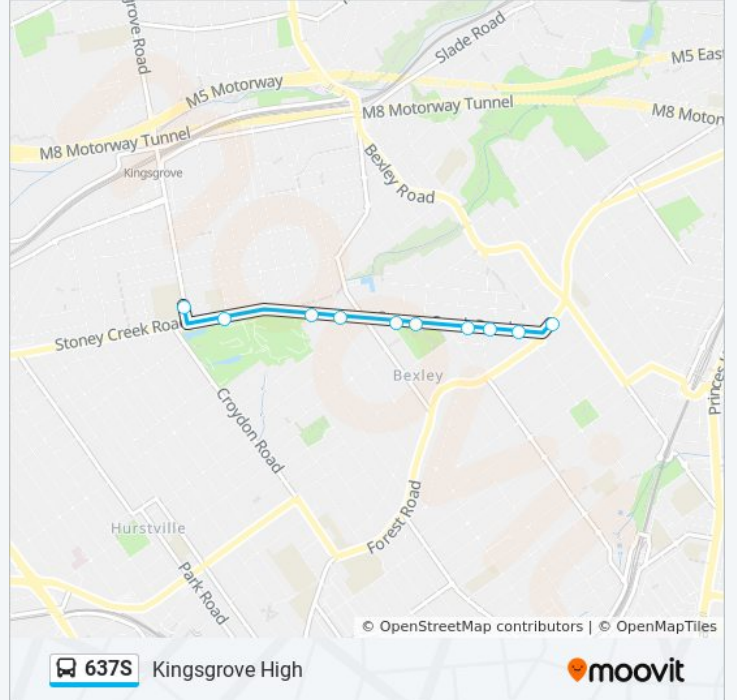

637S

Kingsgrove High

Get The App

The 637S bus line Kingsgrove High has one route. For regular weekdays, their operation hours are:

(1) Kingsgrove High: 08:23

Use the Moovit App to find the closest 637S bus station near you and find out when is the next 637S bus arriving.

Direction: Kingsgrove High

10 stops

[VIEW LINE SCHEDULE](#)

- Bexley Shops, Forest Rd
- Stoney Creek Rd opp Bexley RSL Club
- St Gabriel's Catholic Church, Stoney Creek Rd
- Stoney Creek Rd opp Eton St
- Bexley Park, Stoney Creek Rd
- Stoney Creek Rd at Henderson Rd
- Stoney Creek Rd at Mimosa St
- Stoney Creek Rd at St Georges Rd
- Stoney Creek Rd opp Kingsgrove Public School
- Kingsgrove High School, Kingsgrove Rd

637S bus Time Schedule

Kingsgrove High Route Timetable:

Sunday	Not Operational
Monday	08:23
Tuesday	08:23
Wednesday	08:23
Thursday	08:23
Friday	08:23
Saturday	Not Operational

637S bus Info

Direction: Kingsgrove High

Stops: 10

Trip Duration: 8 min

Line Summary:

637S bus time schedules and route maps are available in an offline PDF at moovitapp.com. Use the [Moovit App](#) to see live bus times, train schedule or subway schedule, and step-by-step directions for all public transit in Sydney.