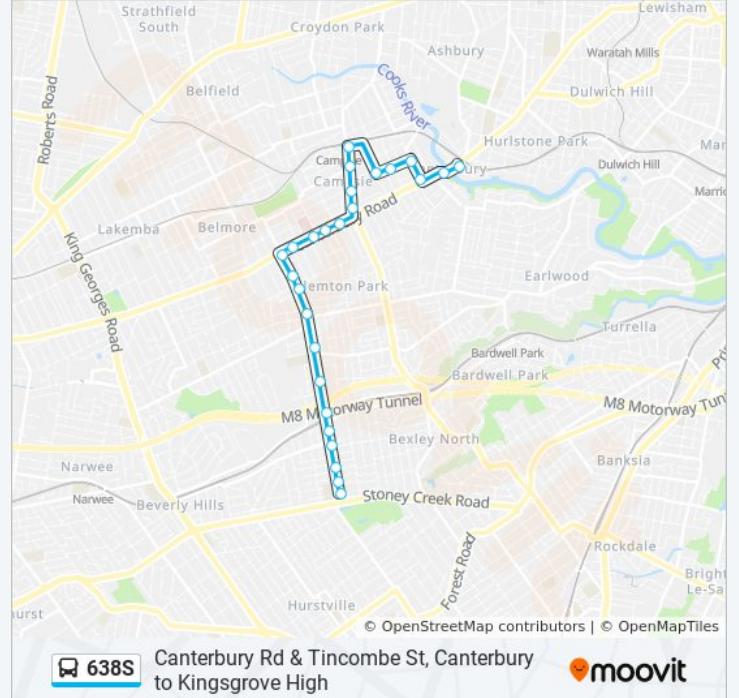

 **638S**

Canterbury Rd & Tincombe St, Canterbury to Kingsgrove High

Get The App

The 638S bus line Canterbury Rd & Tincombe St, Canterbury to Kingsgrove High has one route. For regular weekdays, their operation hours are:

(1) Kingsgrove High: 08:21

Use the Moovit App to find the closest 638S bus station near you and find out when is the next 638S bus arriving.

Direction: Kingsgrove High

26 stops

[VIEW LINE SCHEDULE](#)

- Canterbury Station, Canterbury Rd, Stand F
- Saint Mary MacKillop Reserve, Canterbury Rd
- Wonga St after Canterbury Rd
- Wonga St at Redman St
- Redman St at Gould St
- Duke St at Redman St
- Campsie Station, South Pde, Stand E
- Beamish St at Evaline St
- Beamish St at Unara St
- Dan's Corner, Beamish St
- Canterbury Rd at Viking St
- Canterbury Rd at Troy St
- Canterbury Rd opp Canterbury Hospital
- Canterbury Rd at Chelmsford Ave
- Kingsgrove Rd at Forbes Ave
- Kingsgrove Rd at St Jude Cres
- Kingsgrove Rd after Harp St
- Kingsgrove Rd at Turton Ave
- Kingsgrove Rd opp Kingsgrove North High School
- Kingsgrove Rd opp Omnibus Rd
- Kingsgrove Rd at Kingsgrove Ave

638S bus Time Schedule

Kingsgrove High Route Timetable:

Sunday	Not Operational
Monday	08:21
Tuesday	08:21
Wednesday	08:21
Thursday	08:21
Friday	08:21
Saturday	Not Operational

638S bus Info

Direction: Kingsgrove High

Stops: 26

Trip Duration: 24 min

Line Summary:

Kingsgrove Shops, Kingsgrove Rd

Kingsgrove Rd at Edward St

Kingsgrove Rd at Rodgers Ave

Kingsgrove Rd opp Kingsgrove Public School

Kingsgrove Rd opp Kingsgrove High School