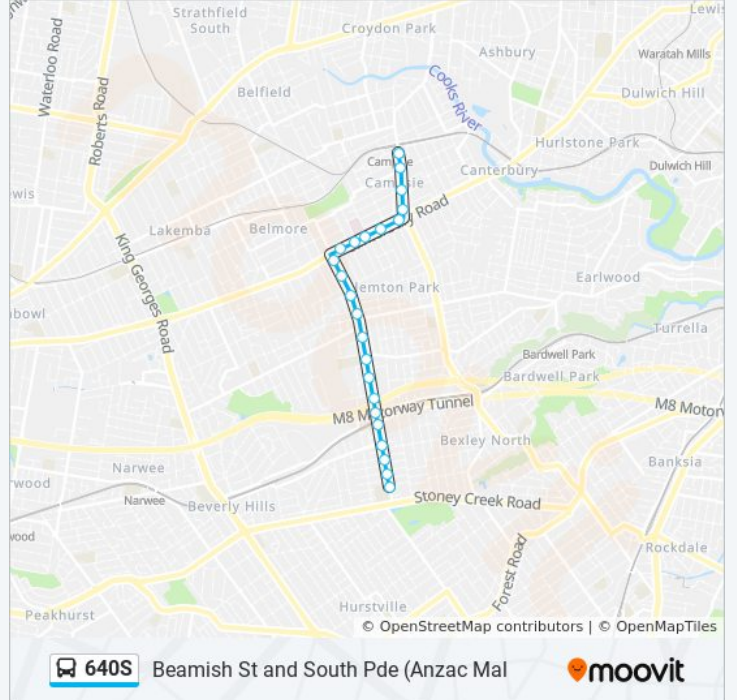

 **640S**

Beamish St and South Pde (Anzac Mal)

Get The App

The 640S bus line Beamish St and South Pde (Anzac Mal) has one route. For regular weekdays, their operation hours are: (1) Beamish St and South Pde (Anzac Mal): 15:20
Use the Moovit App to find the closest 640S bus station near you and find out when is the next 640S bus arriving.

Direction: Beamish St and South Pde (Anzac Mal)

23 stops

[VIEW LINE SCHEDULE](#)

- Kingsgrove Public School, Kingsgrove Rd
- Kingsgrove Rd at Morris Ave
- Kingsgrove Rd at Moreton Ave
- Kingsgrove Rd at Morgan St
- Kingsgrove Station, Kingsgrove Rd
- Kingsgrove Rd after Commercial Rd
- Forrester Reserve, Kingsgrove Rd
- Kingsgrove Rd at Omnibus Rd
- Kingsgrove North High School, Kingsgrove Rd
- Kingsgrove Rd at Oatley St
- Kingsgrove Rd at Archibald St
- Kingsgrove Rd at Moncur Ave
- Kingsgrove Rd at Rod St
- Kingsgrove Rd before Canterbury Rd
- Canterbury Rd opp Chelmsford Ave
- Canterbury Rd at Tudor St
- Canterbury Hospital, Canterbury Rd
- Canterbury Rd opp Wade St
- Canterbury Rd opp Vicliffe Ave
- Beamish St opp Dan's Corner
- Beamish St opp Unara St
- Beamish St at Evaline St

640S bus Time Schedule

Beamish St and South Pde (Anzac Mal Route)
Timetable:

Sunday	Not Operational
Monday	15:20
Tuesday	15:20
Wednesday	15:20
Thursday	15:20
Friday	15:20
Saturday	Not Operational

640S bus Info

Direction: Beamish St and South Pde (Anzac Mal)

Stops: 23

Trip Duration: 24 min

Line Summary:

ANZAC Mall, Beamish St

640S bus time schedules and route maps are available in an offline PDF at moovitapp.com. Use the Moovit App to see live bus times, train schedule or subway schedule, and step-by-step directions for all public transit in Sydney.