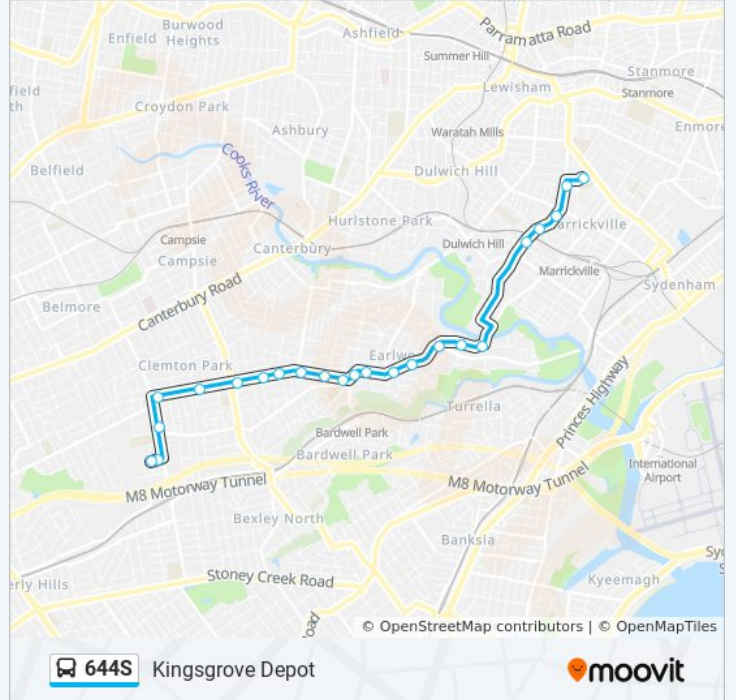

Kingsgrove Bus Depot, Richland St

644S bus time schedules and route maps are available in an offline PDF at moovitapp.com. Use the [Moovit App](#) to see live bus times, train schedule or subway schedule, and step-by-step directions for all public transit in Sydney.

[About Moovit](#) • [MaaS Solutions](#) • [Supported Countries](#) • [Mooviter Community](#)

© 2024 Moovit - All Rights Reserved

Check Live Arrival Times