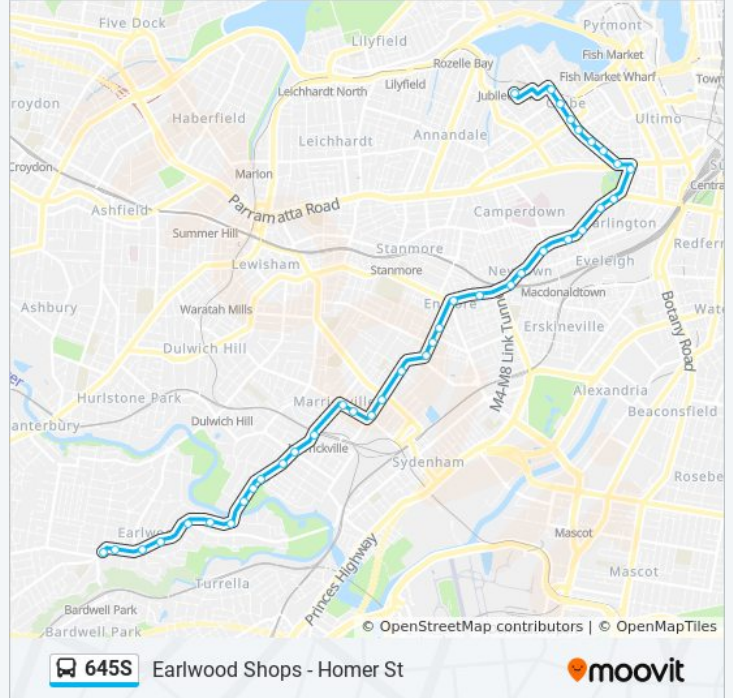

Direction: Earlwood Shops - Homer St

39 stops

[VIEW LINE SCHEDULE](#)

- St Scholastica's College, Maxwell Rd
- Glebe Point Rd after Forsyth St
- Glebe Point Rd opp Glebe Library
- Glebe Point Rd at Bridge Rd
- Glebe Point Rd at St Johns Rd
- Glebe Point Rd at Mitchell St
- Glebe Point Rd opp Glebe Public School
- Glebe Point Rd at Broadway
- City Rd opp Victoria Park
- City Rd after Cleveland St
- University of Sydney, City Rd
- King St opp Carillon Ave
- King St after Queen St
- King St opp Missenden Rd
- King St at Erskineville Rd
- Newtown Station, King St, Stand D
- Enmore Theatre, Enmore Rd
- Enmore Rd at Edgeware Rd
- Enmore Rd opp Newington Rd
- Enmore Park, Enmore Rd, Stand B
- Enmore Rd at Victoria Rd
- Victoria Rd at Chapel St

645S bus Time Schedule

Earlwood Shops - Homer St Route Timetable:

Sunday	Not Operational
Monday	15:33
Tuesday	15:33
Wednesday	15:33
Thursday	15:33
Friday	15:33
Saturday	Not Operational

645S bus Info

Direction: Earlwood Shops - Homer St

Stops: 39

Trip Duration: 47 min

Line Summary:

Victoria Rd after Sydenham Rd
 Victoria Rd before Marrickville Rd
 Marrickville Rd at Gladstone St
 Marrickville Rd before Illawarra Rd
 Marrickville Station, Illawarra Rd
 Illawarra Rd at Warren Rd
 Illawarra Rd at Cary St
 Illawarra Rd opp Hill St
 Illawarra Rd opp Wallace St
 Steel Park, Illawarra Rd
 Homer St after Undercliffe Rd
 Undercliffe Public School, Homer St
 Homer St at Bayview Ave
 Homer St before Hocking Ave
 Homer St at Minnamorra Ave
 Our Lady of Lourdes Church, Homer St
 Earwood Shops, Homer St, Stand F

Direction: Newtown Bridge

16 stops
[VIEW LINE SCHEDULE](#)

St Scholastica's College, Maxwell Rd
 Glebe Point Rd after Forsyth St
 Glebe Point Rd opp Glebe Library
 Glebe Point Rd at Bridge Rd
 Glebe Point Rd at St Johns Rd
 Glebe Point Rd at Mitchell St
 Glebe Point Rd opp Glebe Public School
 Glebe Point Rd at Broadway
 City Rd opp Victoria Park
 City Rd after Cleveland St
 University of Sydney, City Rd
 King St opp Carillon Ave