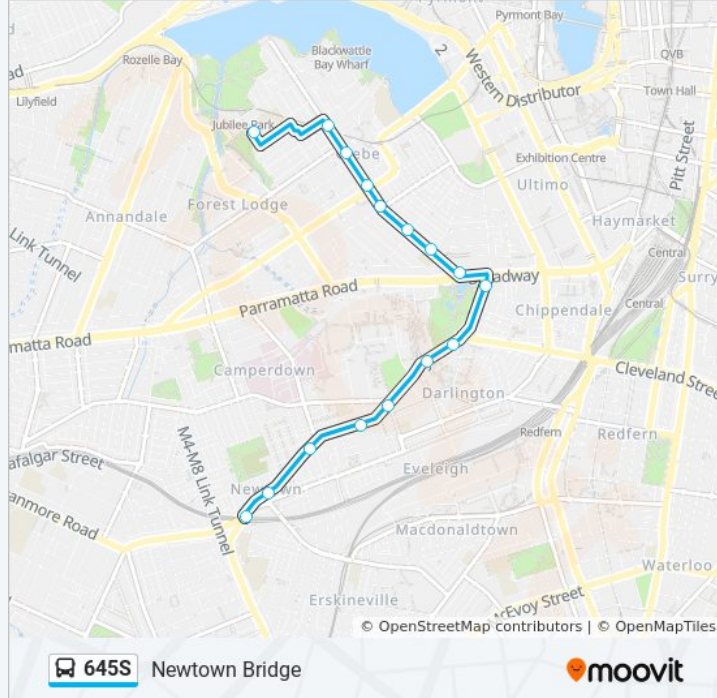

Stops: 39

Trip Duration: 47 min

Line Summary:

Victoria Rd after Sydenham Rd
 Victoria Rd before Marrickville Rd
 Marrickville Rd at Gladstone St
 Marrickville Rd before Illawarra Rd
 Marrickville Station, Illawarra Rd
 Illawarra Rd at Warren Rd
 Illawarra Rd at Cary St
 Illawarra Rd opp Hill St
 Illawarra Rd opp Wallace St
 Steel Park, Illawarra Rd
 Homer St after Undercliffe Rd
 Undercliffe Public School, Homer St
 Homer St at Bayview Ave
 Homer St before Hocking Ave
 Homer St at Minnamorra Ave
 Our Lady of Lourdes Church, Homer St
 Earwood Shops, Homer St, Stand F

Direction: Newtown Bridge

16 stops
[VIEW LINE SCHEDULE](#)

St Scholastica's College, Maxwell Rd
 Glebe Point Rd after Forsyth St
 Glebe Point Rd opp Glebe Library
 Glebe Point Rd at Bridge Rd
 Glebe Point Rd at St Johns Rd
 Glebe Point Rd at Mitchell St
 Glebe Point Rd opp Glebe Public School
 Glebe Point Rd at Broadway
 City Rd opp Victoria Park
 City Rd after Cleveland St
 University of Sydney, City Rd
 King St opp Carillon Ave

King St after Queen St

King St opp Missenden Rd

King St at Erskineville Rd

Newtown Station, King St, Stand D

Direction: St. Scholasticas Glebe

49 stops

[VIEW LINE SCHEDULE](#)

Kingsgrove Rd at Omnibus Rd

William St after Woolcott St

William St before Cameron Ave

Earlwood Shops, Homer St, Stand C

Homer St opp Our Lady of Lourdes Church

Homer St before Watkin Ave

Homer St before Wellington Rd

Homer St opp Bayview Ave