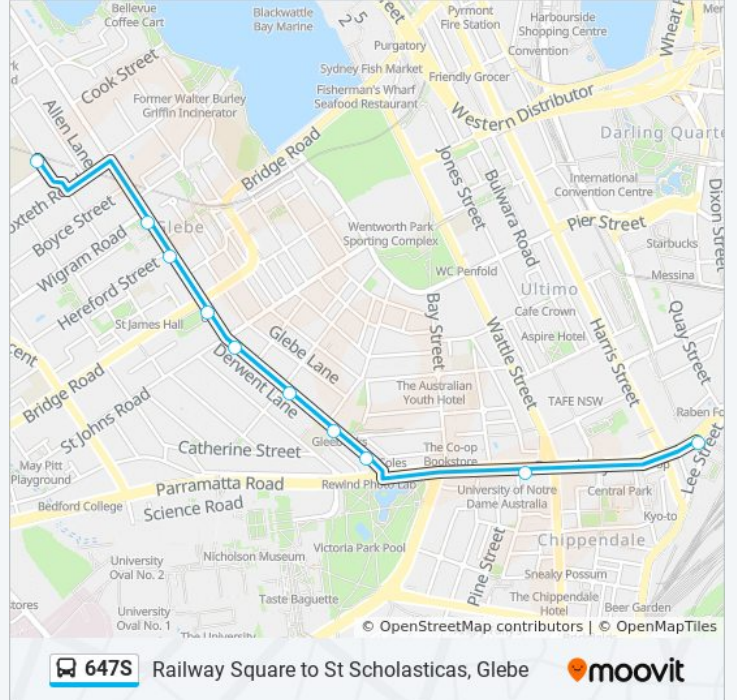

### Direction: Railway Square

11 stops

[VIEW LINE SCHEDULE](#)

- St Scholastica's College, Maxwell Rd
- Glebe Point Rd after Forsyth St
- Glebe Point Rd opp Glebe Library
- Glebe Point Rd at Bridge Rd
- Glebe Point Rd at St Johns Rd
- Glebe Point Rd at Mitchell St
- Glebe Point Rd opp Glebe Public School
- Glebe Point Rd at Broadway
- Broadway Shopping Centre, Broadway
- University of Technology Sydney, Broadway
- Central Station, Railway Square, Stand J

**Stops:** 14

**Trip Duration:** 24 min

**Line Summary:**

**Direction: St. Scholasticas Glebe**

10 stops

[VIEW LINE SCHEDULE](#)

Central Station, Railway Square, Stand M

Broadway at Buckland St

St Scholastica's College, Avenue Rd

**647S bus Time Schedule**

St. Scholasticas Glebe Route Timetable:

Sunday	Not Operational
Monday	08:13 - 08:30
Tuesday	08:13 - 08:30
Wednesday	08:13 - 08:30
Thursday	08:13 - 08:30
Friday	08:13 - 08:30
Saturday	Not Operational

**647S bus Info**

**Direction:** St. Scholasticas Glebe

**Stops:** 10

**Trip Duration:** 12 min

**Line Summary:**

647S bus time schedules and route maps are available in an offline PDF at [moovitapp.com](https://moovitapp.com). Use the [Moovit App](#) to see live bus times, train schedule or subway schedule, and step-by-step directions for all public transit in Sydney.