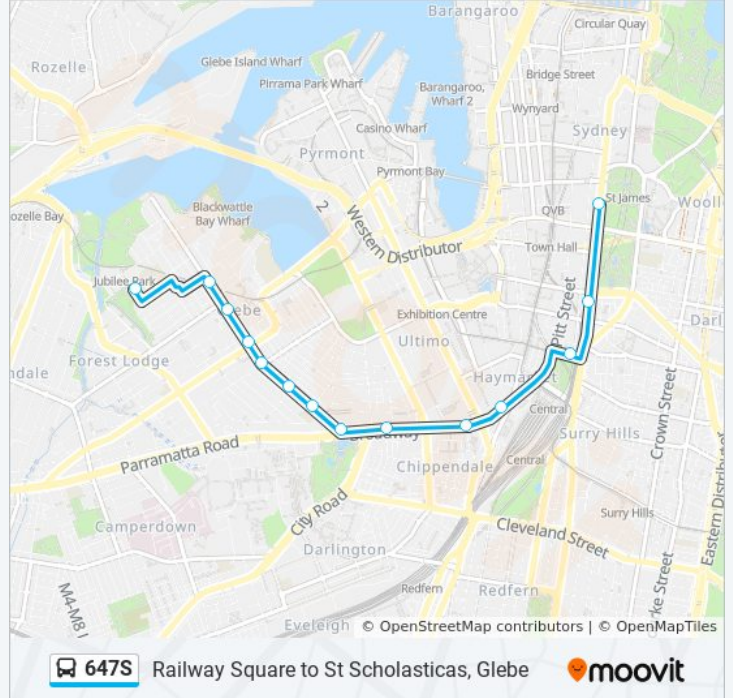

### Direction: Railway Square

11 stops

[VIEW LINE SCHEDULE](#)

- St Scholastica's College, Maxwell Rd
- Glebe Point Rd after Forsyth St
- Glebe Point Rd opp Glebe Library
- Glebe Point Rd at Bridge Rd
- Glebe Point Rd at St Johns Rd
- Glebe Point Rd at Mitchell St
- Glebe Point Rd opp Glebe Public School
- Glebe Point Rd at Broadway
- Broadway Shopping Centre, Broadway
- University of Technology Sydney, Broadway
- Central Station, Railway Square, Stand J

### 647S bus Info

**Direction:** Railway Square

**Stops:** 11

**Trip Duration:** 16 min

**Line Summary:**

**Direction: St. James Station**

14 stops

[VIEW LINE SCHEDULE](#)

- St Scholastica's College, Maxwell Rd
- Glebe Point Rd after Forsyth St
- Glebe Point Rd opp Glebe Library
- Glebe Point Rd at Bridge Rd
- Glebe Point Rd at St Johns Rd
- Glebe Point Rd at Mitchell St
- Glebe Point Rd opp Glebe Public School
- Glebe Point Rd at Broadway
- Broadway Shopping Centre, Broadway
- University of Technology Sydney, Broadway
- Central Station, Railway Square, Stand J
- Hay St opp Belmore Park
- Museum Station, Downing Centre, Stand E
- St James Station, Elizabeth St, Stand C

**Stops:** 14

**Trip Duration:** 24 min

**Line Summary:**

**Direction: St. Scholasticas Glebe**

10 stops

[VIEW LINE SCHEDULE](#)

Central Station, Railway Square, Stand M

Broadway at Buckland St