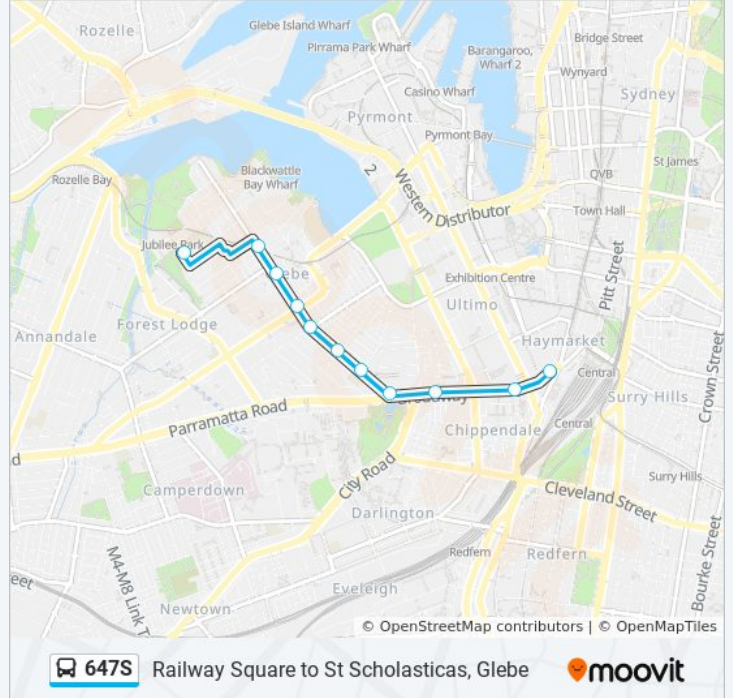

### Direction: Railway Square

11 stops

[VIEW LINE SCHEDULE](#)

- St Scholastica's College, Maxwell Rd
- Glebe Point Rd after Forsyth St
- Glebe Point Rd opp Glebe Library
- Glebe Point Rd at Bridge Rd
- Glebe Point Rd at St Johns Rd
- Glebe Point Rd at Mitchell St
- Glebe Point Rd opp Glebe Public School
- Glebe Point Rd at Broadway
- Broadway Shopping Centre, Broadway
- University of Technology Sydney, Broadway
- Central Station, Railway Square, Stand J

### 647S bus Info

**Direction:** Railway Square

**Stops:** 11

**Trip Duration:** 16 min

**Line Summary:**

**Direction: St. James Station**

14 stops

[VIEW LINE SCHEDULE](#)

- St Scholastica's College, Maxwell Rd
- Glebe Point Rd after Forsyth St
- Glebe Point Rd opp Glebe Library
- Glebe Point Rd at Bridge Rd
- Glebe Point Rd at St Johns Rd
- Glebe Point Rd at Mitchell St
- Glebe Point Rd opp Glebe Public School
- Glebe Point Rd at Broadway
- Broadway Shopping Centre, Broadway
- University of Technology Sydney, Broadway
- Central Station, Railway Square, Stand J
- Hay St opp Belmore Park
- Museum Station, Downing Centre, Stand E
- St James Station, Elizabeth St, Stand C

**Stops:** 14

**Trip Duration:** 24 min

**Line Summary:**

**Direction: St. Scholasticas Glebe**

10 stops

[VIEW LINE SCHEDULE](#)

Central Station, Railway Square, Stand M

Broadway at Buckland St