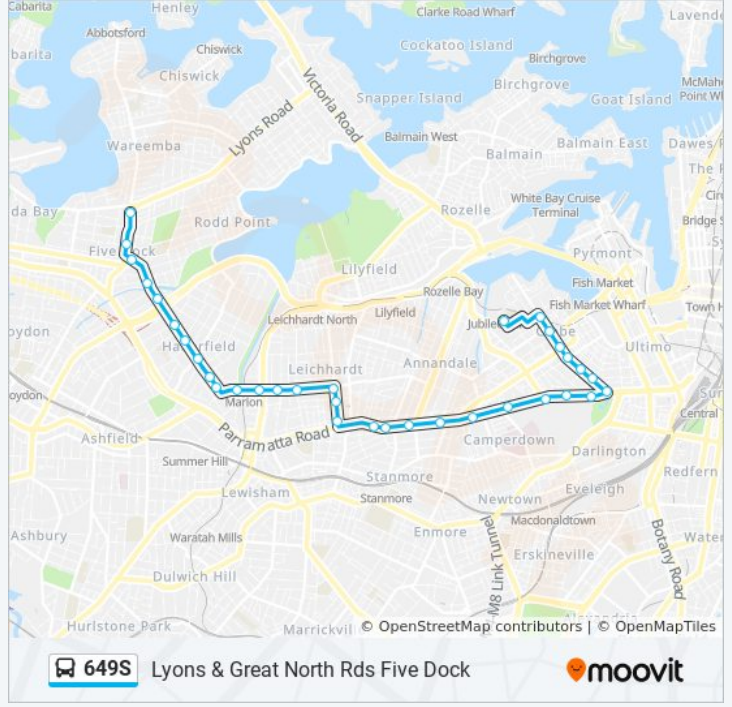

 **649S**

Lyons & Great North Rds Five Dock

Get The App

The 649S bus line Lyons & Great North Rds Five Dock has one route. For regular weekdays, their operation hours are: (1) Lyons & Great North Rds Five Dock: 15:30
Use the Moovit App to find the closest 649S bus station near you and find out when is the next 649S bus arriving.

Direction: Lyons & Great North Rds Five Dock

34 stops

[VIEW LINE SCHEDULE](#)

- St Scholastica's College, Maxwell Rd
- Glebe Point Rd after Forsyth St
- Glebe Point Rd opp Glebe Library
- Glebe Point Rd at Bridge Rd
- Glebe Point Rd at St Johns Rd
- Glebe Point Rd at Mitchell St
- Glebe Point Rd opp Glebe Public School
- Glebe Point Rd at Broadway
- University of Sydney Main Gate, Parramatta Rd
- University of Sydney Footbridge, Parramatta Rd
- University of Sydney Ross St Gate, Parramatta Rd
- Parramatta Rd at Missenden Rd
- Bridge Road School, Parramatta Rd
- Parramatta Rd opp Annandale Hotel
- Parramatta Rd after Northumberland Ave
- Parramatta Rd after Percival Rd
- Parramatta Rd before Phillip St
- Norton St after Parramatta Rd
- Norton St opp Norton Plaza
- Norton St opp Leichhardt Public School
- Marion St at Elswick St
- MarketPlace Leichhardt, Marion St

649S bus Time Schedule

Lyons & Great North Rds Five Dock Route Timetable:

Sunday	Not Operational
Monday	15:30
Tuesday	15:30
Wednesday	15:30
Thursday	15:30
Friday	15:30
Saturday	Not Operational

649S bus Info

Direction: Lyons & Great North Rds Five Dock

Stops: 34

Trip Duration: 39 min

Line Summary:

- Lambert Park, Marion St
- Marion St opp Marion Light Rail
- Ramsay St opp Marion St
- Ramsay St before O'Connor St
- Haberfield Shops, Ramsay St
- Ramsay St at Yasmar Ave
- Ramsay St at Alt St
- Ramsay St after Wattle St
- Ramsay Rd at Harrabrook Ave
- Ramsay Rd at Fairlight St
- Five Dock Shops, Great North Rd
- Great North Rd before Lyons Rd