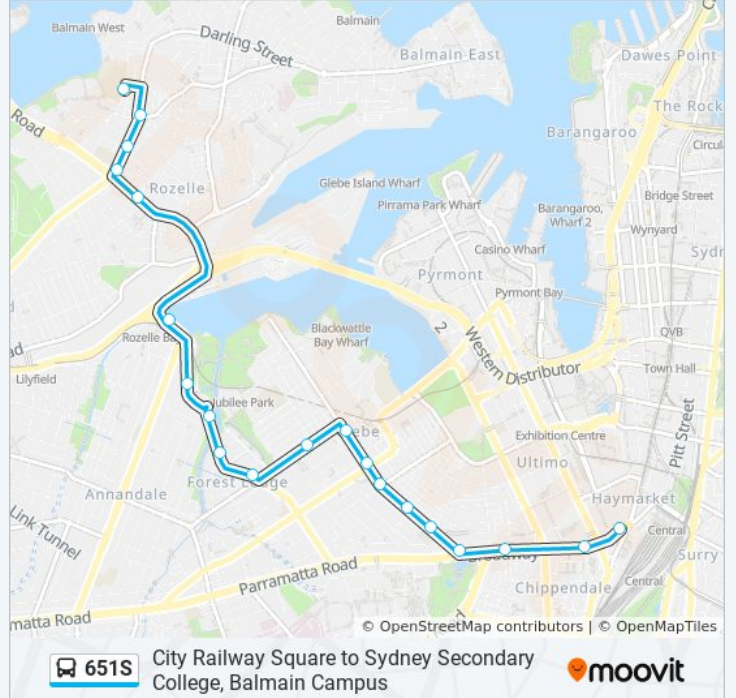

- Central Station, Railway Square, Stand M
- Broadway at Buckland St
- Glebe Point Rd after Parramatta Rd
- Glebe Public School, Glebe Point Rd
- Glebe Point Rd at Mitchell St
- Glebe Point Rd at St Johns Rd
- Glebe Point Rd before Bridge Rd
- Glebe Point Rd at Hereford St
- Glebe Library, Glebe Point Rd
- Wigram Rd opp Bell Lane
- Minogue Cres at Wigram Rd
- Minogue Cres opp Scotsman St
- The Crescent before Nelson St
- The Crescent at View St
- Rozelle Bay, The Crescent
- Victoria Rd opp White Bay
- Victoria Rd opp Robert St
- Victoria Rd at Evans St
- Victoria Rd before Darling St
- Terry St after Victoria Rd
- Sydney Secondary College Balmain Campus, Terry

Darling St at Merton St

Darling St opp Rozelle Public School

Victoria Rd before Evans St

Rozelle Bay, The Crescent

The Crescent opp Trafalgar St

The Crescent after Nelson St

The Crescent before Scotsman St

Minogue Cres before Wigram Rd

Wigram Rd at Bell Lane

Glebe Point Rd opp Glebe Library

Glebe Point Rd at Bridge Rd

Glebe Point Rd at St Johns Rd

Glebe Point Rd at Mitchell St

Glebe Point Rd opp Glebe Public School

Glebe Point Rd at Broadway

651S bus Info

Direction: Railway Square

Stops: 20

Trip Duration: 23 min

Line Summary:

University of Technology Sydney, Broadway

Central Station, Railway Square, Stand J

651S bus time schedules and route maps are available in an offline PDF at moovitapp.com. Use the [Moovit App](#) to see live bus times, train schedule or subway schedule, and step-by-step directions for all public transit in Sydney.