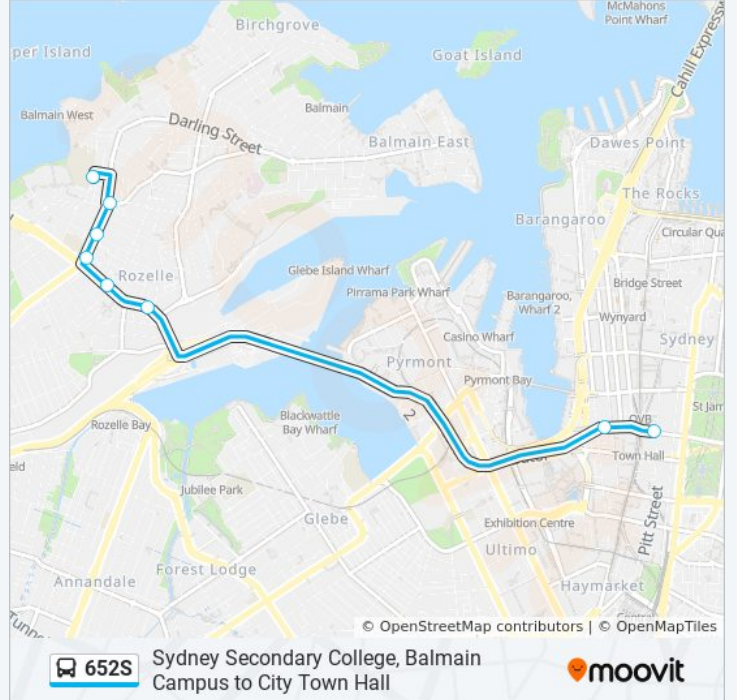

(1) Park St, City: 15:15

Use the Moovit App to find the closest 652S bus station near you and find out when is the next 652S bus arriving.

Direction: Park St, City

9 stops

[VIEW LINE SCHEDULE](#)

Sydney Secondary College Balmain Campus, Terry St

Darling St at Beattie St

Darling St at Merton St

Darling St opp Rozelle Public School

Victoria Rd before Evans St

Victoria Rd at Loughlin St

White Bay, Victoria Rd

Town Hall House, Drutt St, Stand N

Town Hall Station, Park St, Stand H

652S bus Time Schedule

Park St, City Route Timetable:

Sunday	Not Operational
Monday	15:15
Tuesday	Not Operational
Wednesday	14:35
Thursday	15:15
Friday	15:15
Saturday	Not Operational

652S bus Info

Direction: Park St, City

Stops: 9

Trip Duration: 12 min

Line Summary:

652S bus time schedules and route maps are available in an offline PDF at moovitapp.com. Use the [Moovit App](#) to see live bus times, train schedule or subway schedule, and step-by-step directions for all public transit in Sydney.