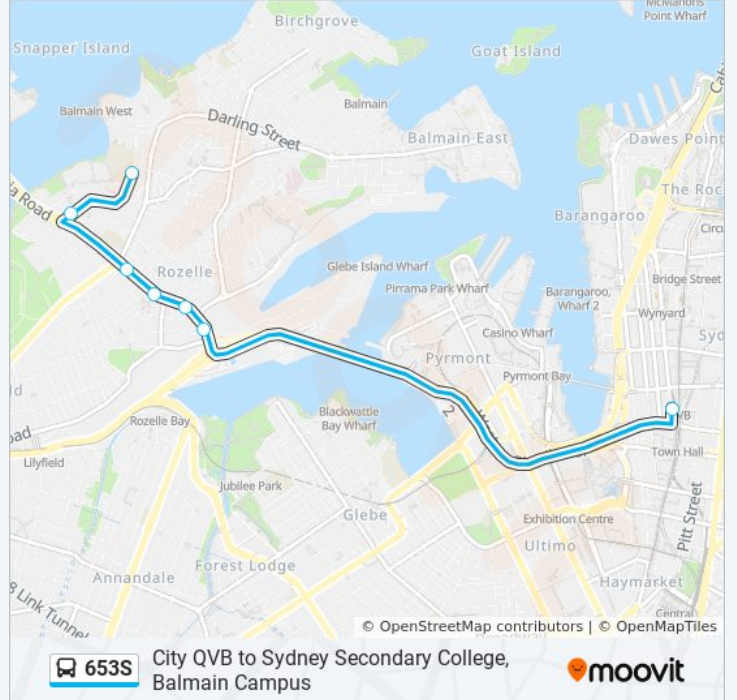

 **653S**

City QVB to Sydney Secondary College, Balmain Campus

Get The App

The 653S bus line City QVB to Sydney Secondary College, Balmain Campus has one route. For regular weekdays, their operation hours are:

(1) Balmain High: 08:22

Use the Moovit App to find the closest 653S bus station near you and find out when is the next 653S bus arriving.

Direction: Balmain High

7 stops

[VIEW LINE SCHEDULE](#)

QVB, York St, Stand C

Victoria Rd opp White Bay

Victoria Rd opp Robert St

Victoria Rd at Evans St

Victoria Rd before Darling St

Terry St after Victoria Rd

Sydney Secondary College Balmain Campus, Terry St

653S bus Time Schedule

Balmain High Route Timetable:

Sunday	Not Operational
Monday	08:22
Tuesday	08:22
Wednesday	08:22
Thursday	08:22
Friday	08:22
Saturday	Not Operational

653S bus Info

Direction: Balmain High

Stops: 7

Trip Duration: 13 min

Line Summary:

653S bus time schedules and route maps are available in an offline PDF at moovitapp.com. Use the [Moovit App](#) to see live bus times, train schedule or subway schedule, and step-by-step directions for all public transit in Sydney.