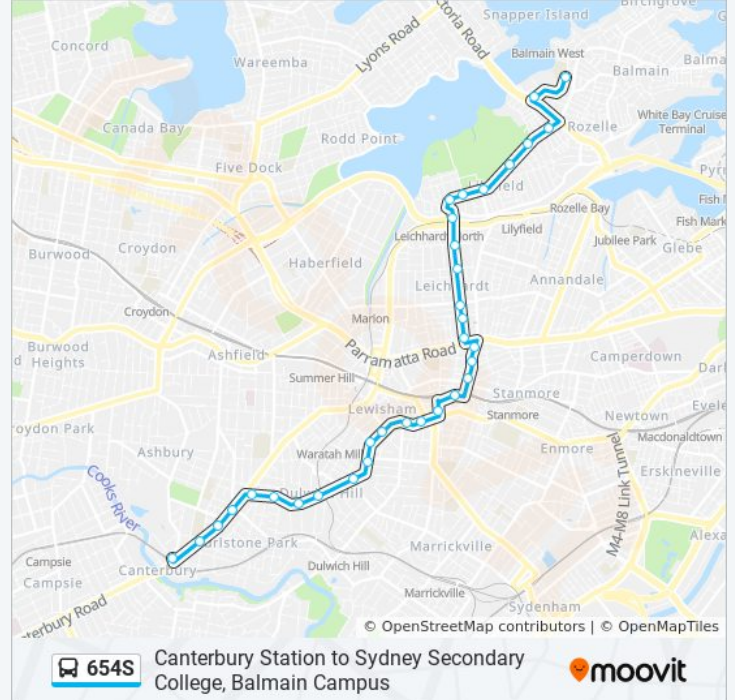

(1) Balmain High: 07:55 - 07:56

Use the Moovit App to find the closest 654S bus station near you and find out when is the next 654S bus arriving.

Direction: Balmain High

33 stops

[VIEW LINE SCHEDULE](#)

- Canterbury Station, Broughton St, Stand B
- Canterbury Rd opp Church St
- Canterbury Rd at Vincent St
- Canterbury Rd at Queen St
- New Canterbury Rd after Old Canterbury Rd
- New Canterbury Rd at Clargo St
- New Canterbury Rd at Union St
- New Canterbury Rd opp Dulwich Grove Light Rail
- Dulwich Hill Shops, New Canterbury Rd
- New Canterbury Rd opp Frazer St
- New Canterbury Rd at Eltham St
- Lewisham Public School, New Canterbury Rd
- New Canterbury Rd opp Wardell Rd
- New Canterbury Rd at West St
- Audley St opp Fisher St
- Petersham Station, Trafalgar St
- Crystal St at Brighton St
- Crystal St opp TAFE Petersham
- Crystal St at Queen St
- Norton St after Parramatta Rd
- Norton St opp Norton Plaza

654S bus Info

Direction: Balmain High

Stops: 33

Trip Duration: 45 min

Line Summary:

Norton St opp Leichhardt Public School

Norton St at Allen St

Norton St opp Pioneers Memorial Park

Norton St at City West Link

Perry St at Mary St

Perry St opp Orange Grove Public School

Balmain Rd opp Orange Grove Plaza

Balmain Rd opp Grove St

Sydney College of the Arts, Balmain Rd

Darling St at Waterloo St

Terry St after Victoria Rd

Sydney Secondary College Balmain Campus, Terry St

654S bus time schedules and route maps are available in an offline PDF at moovitapp.com. Use the [Moovit App](#) to see live bus times, train schedule or subway schedule, and step-by-step directions for all public transit in Sydney.