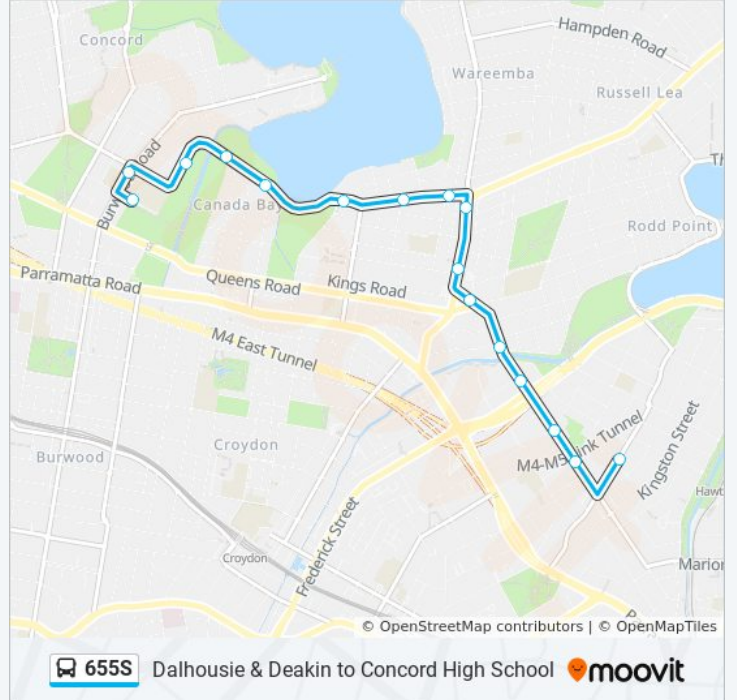

Use the Moovit App to find the closest 655S bus station near you and find out when is the next 655S bus arriving.

Direction: Concord High School

16 stops

[VIEW LINE SCHEDULE](#)

St Joan of Arc Church, Dalhousie St

Ramsay St at Yasmar Ave

Ramsay St at Alt St

Ramsay St after Wattle St

Ramsay Rd at Harrabrook Ave

Ramsay Rd at Fairlight St

Five Dock Shops, Great North Rd

Great North Rd before Lyons Rd

Lyons Rd West at West St

Lyons Rd West at Scott St

Lyons Rd West at William St

Lyons Rd West at Regatta Rd

Lyons Rd West after Bayview Rd

St Lukes Park North, Crane St

Burwood Rd at Crane St

Concord High School, Stanley St

655S bus Time Schedule

Trip Duration: 17 min

Line Summary:

655S bus time schedules and route maps are available in an offline PDF at moovitapp.com. Use the [Moovit App](#) to see live bus times, train schedule or subway schedule, and step-by-step directions for all public transit in Sydney.