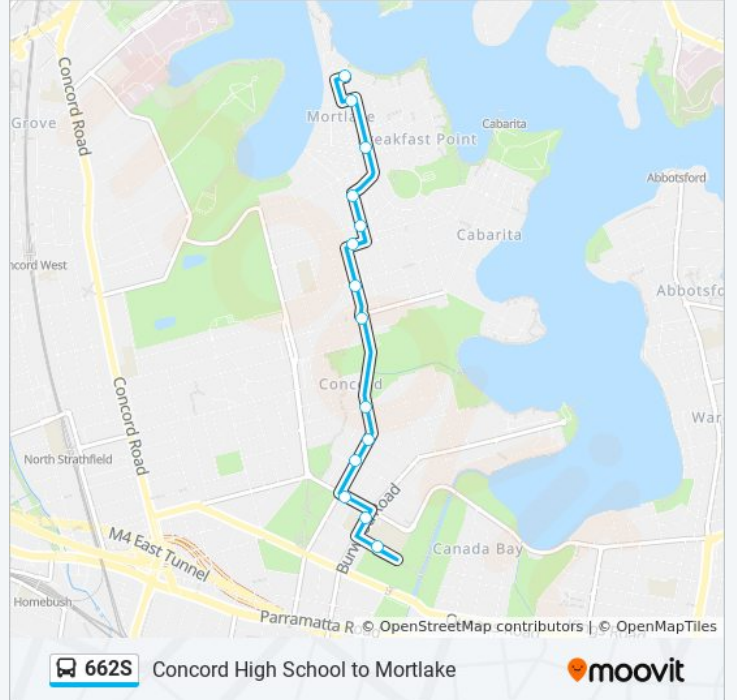

## Concord High School to Mortlake

Get The App

The 662S bus line Concord High School to Mortlake has one route. For regular weekdays, their operation hours are:  
 (1) Mortlake, Whittaker St: 15:05  
 Use the Moovit App to find the closest 662S bus station near you and find out when is the next 662S bus arriving.

### Direction: Mortlake, Whittaker St

14 stops

[VIEW LINE SCHEDULE](#)

- Concord High School, Stanley St
- Burwood Rd at Crane St
- Crane St at Broughton St
- Broughton St at Richards Pl
- Broughton St opp La Mascotte Ave
- Greenlees Park, Ian Pde
- Cabarita Junction, Frederick St
- Frederick St at Archer St
- Brays Rd at Watkin St
- Gale St opp St Patrick's Catholic Church
- Gale St at Tennyson Rd
- Tennyson Rd before McDonald St
- Northcote St at Tennyson Rd
- Whittaker St at Tennyson Rd

### 662S bus Time Schedule

Mortlake, Whittaker St Route Timetable:

|           |                 |
|-----------|-----------------|
| Sunday    | Not Operational |
| Monday    | 15:05           |
| Tuesday   | 15:05           |
| Wednesday | 15:05           |
| Thursday  | 15:05           |
| Friday    | 15:05           |
| Saturday  | Not Operational |

### 662S bus Info

**Direction:** Mortlake, Whittaker St

**Stops:** 14

**Trip Duration:** 14 min

**Line Summary:**

662S bus time schedules and route maps are available in an offline PDF at [moovitapp.com](https://moovitapp.com). Use the [Moovit App](#) to see live bus times, train schedule or subway schedule, and step-by-step directions for all public transit in Sydney.