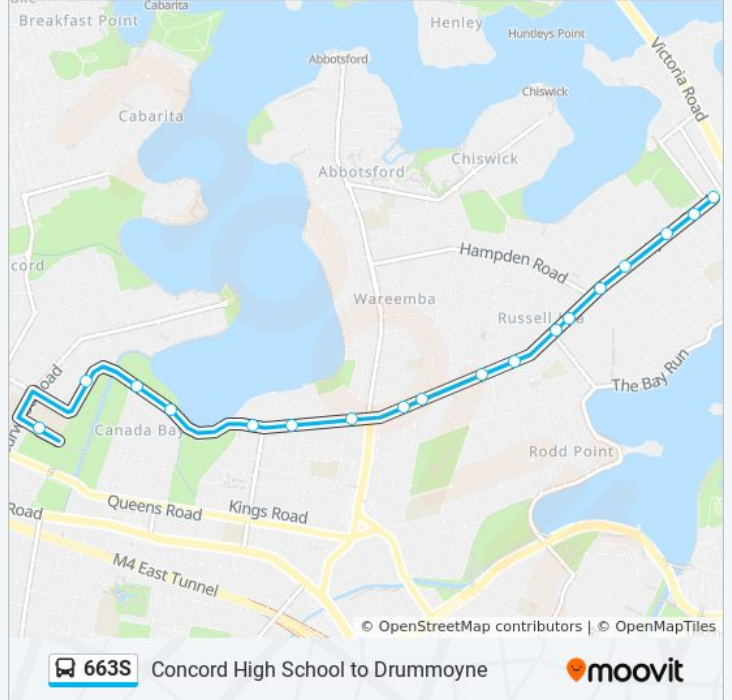

 **663S**

Concord High School to Drummoyne

Get The App

The 663S bus line Concord High School to Drummoyne has one route. For regular weekdays, their operation hours are:

(1) Drummoyne: 15:08

Use the Moovit App to find the closest 663S bus station near you and find out when is the next 663S bus arriving.

Direction: Drummoyne

18 stops

[VIEW LINE SCHEDULE](#)

- Concord High School, Stanley St
- Crane St opp St Lukes Park North
- Lyons Rd West opp Bayview Rd
- Lyons Rd West opp Regatta Rd
- Lyons Rd West at Corden Ave
- Lyons Rd West at Preston Ave
- Lyons Rd West at Innes St
- Storey Park, Lyons Rd
- Lyons Rd before Pine Ave
- Lyons Rd at Myalora St
- Lyons Rd opp Lamrock Ave
- Lyons Rd at Mons St
- Lyons Rd at Tait Lane
- Lyons Rd at Byrne Ave
- Lyons Rd at Gipps St
- Lyons Rd at Thompson St
- Lyons Rd opp Tranmere St
- Lyons Rd after Bayswater St

663S bus Time Schedule

Drummoyne Route Timetable:

Sunday	Not Operational
Monday	15:08
Tuesday	15:08
Wednesday	15:08
Thursday	15:08
Friday	15:08
Saturday	Not Operational

663S bus Info

Direction: Drummoyne

Stops: 18

Trip Duration: 16 min

Line Summary:

663S bus time schedules and route maps are available in an offline PDF at moovitapp.com. Use the [Moovit App](#) to see live bus times, train schedule or subway schedule, and step-by-step directions for all public transit in Sydney.