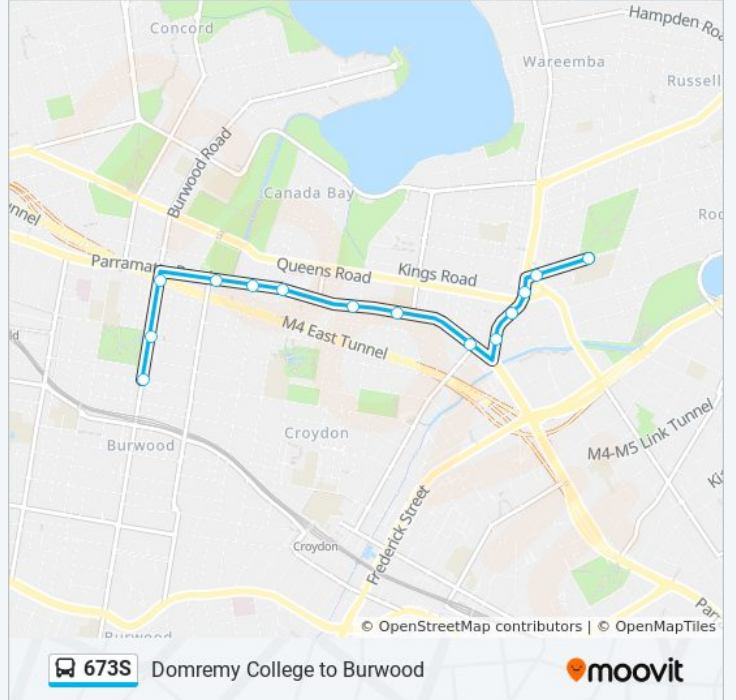

 **673S**

Domremy College to Burwood

Get The App

The 673S bus line Domremy College to Burwood has one route. For regular weekdays, their operation hours are:

(1) Burwood Westfield: 15:15

Use the Moovit App to find the closest 673S bus station near you and find out when is the next 673S bus arriving.

Direction: Burwood Westfield

14 stops

[VIEW LINE SCHEDULE](#)

- Domremy College, First Ave
- First Ave at Ramsay Rd
- Club Five Dock RSL, Great North Road
- Great North Rd at Murralong Ave
- Great North Rd at Harrabrook Ave
- Parramatta Rd at Croydon Rd
- Parramatta Rd after Byron St
- Parramatta Rd at Alfred St
- Parramatta Rd at Cheltenham Rd
- Parramatta Rd at Lucas Rd
- Parramatta Rd opp Concord Oval
- Burwood Rd at Parramatta Rd
- Burwood Rd opp Burwood Park
- Westfield Burwood, Burwood Rd

673S bus Time Schedule

Burwood Westfield Route Timetable:

Sunday	Not Operational
Monday	15:15
Tuesday	15:15
Wednesday	15:15
Thursday	14:50
Friday	15:15
Saturday	Not Operational

673S bus Info

Direction: Burwood Westfield

Stops: 14

Trip Duration: 20 min

Line Summary:

673S bus time schedules and route maps are available in an offline PDF at moovitapp.com. Use the Moovit App to see live bus times, train schedule or subway schedule, and step-by-step directions for all public transit in Sydney.