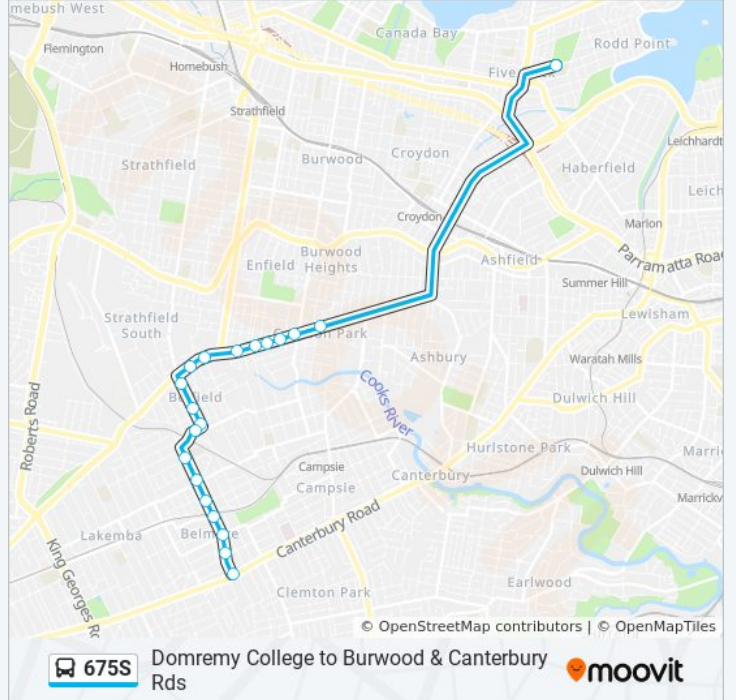

The 675S bus line Domremy College to Burwood & Canterbury Rds has one route. For regular weekdays, their operation hours are:

(1) Burwood & Canterbury Rds Belmore: 15:15

Use the Moovit App to find the closest 675S bus station near you and find out when is the next 675S bus arriving.

**Direction: Burwood & Canterbury Rds Belmore**

20 stops

[VIEW LINE SCHEDULE](#)

- Domremy College, First Ave
- Georges River Rd at Balmoral Ave
- Georges River Rd after Burwood Rd
- Georges River Rd after McCall Ave
- Georges River Rd opp Rawson St
- Georges River Rd before Lees Ave
- Georges River Rd at Walsh Ave
- Punchbowl Rd at Margaret St
- Punchbowl Rd at Scott St
- Belfield Shops, Burwood Rd
- Burwood Rd at Clarence St
- Burwood Rd before Bruce Ave
- Burwood Rd at Burnham St
- Belmore Boys High School, Burwood Rd
- Burwood Rd at Lakemba St
- Burwood Rd at Etela St
- Belmore Station, Burwood Rd
- Belmore Shops, Burwood Rd
- Burwood Rd at Reginald Ave
- Burwood Rd before Canterbury Rd

**675S bus Time Schedule**

Burwood & Canterbury Rds Belmore Route  
Timetable:

Sunday	Not Operational
Monday	15:15
Tuesday	15:15
Wednesday	15:15
Thursday	14:40
Friday	15:15
Saturday	Not Operational

**675S bus Info**

**Direction:** Burwood & Canterbury Rds Belmore

**Stops:** 20

**Trip Duration:** 41 min

**Line Summary:**

675S bus time schedules and route maps are available in an offline PDF at [moovitapp.com](https://moovitapp.com). Use the [Moovit App](#) to see live bus times, train schedule or subway schedule, and step-by-step directions for all public transit in Sydney.