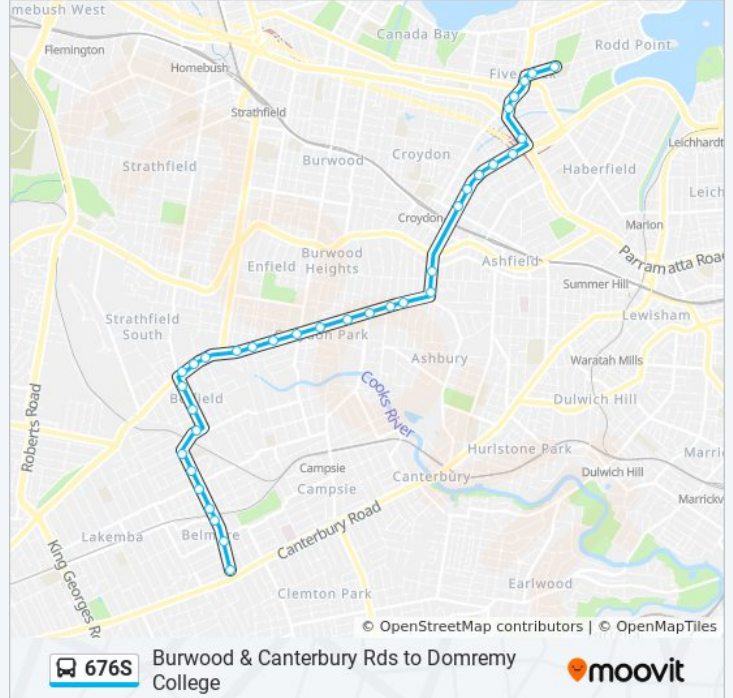

**Direction: Domremy College Five Dock**

35 stops

[VIEW LINE SCHEDULE](#)

- Burwood Rd after Canterbury Rd
- Burwood Rd before Leylands Pde
- Belmore Shops, Burwood Rd
- Burwood Rd opp Belmore Station
- Burwood Rd before Lakemba St
- Burwood Rd after Kennedy Ave
- Burwood Rd opp Belmore Boys High School
- Burwood Rd after Linda St
- Burwood Rd opp Clarence St
- Belfield Shops, Burwood Rd
- Punchbowl Rd after Water St
- Punchbowl Rd at Elliott St
- Punchbowl Rd opp Margaret St
- Georges River Rd at Blenheim St
- Georges River Rd at Portland St
- Georges River Rd at Rawson St
- Georges River Rd before Burwood Rd
- Georges River Rd at Rose St
- Georges River Rd at Beaufort St
- Croydon Park Public School, Georges River Rd
- Georges River Rd after Croydon Ave

**Direction:** Domremy College Five Dock

**Stops:** 35

**Trip Duration:** 35 min

**Line Summary:**

Georges River Rd at Holborow St

Milton St opp Blackwood Ave

Milton St opp Somerville Ave

Frederick St after Elizabeth St

Frederick St at Banks St

Frederick St at John St

Frederick St at Church St

Frederick St at Henry St

Parramatta Rd at Earle Ave

Great North Rd opp Harrabrook Ave

Great North Rd at Longview St

Great North Rd opp Club Five Dock RSL

First Ave at Waterview St

First Ave opp Domremy College

676S bus time schedules and route maps are available in an offline PDF at [moovitapp.com](https://moovitapp.com). Use the [Moovit App](#) to see live bus times, train schedule or subway schedule, and step-by-step directions for all public transit in Sydney.