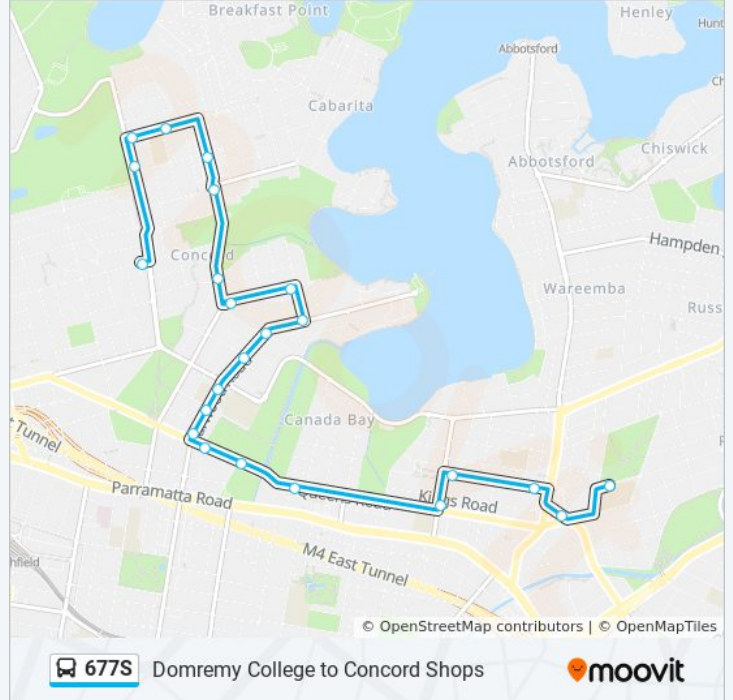

The 677S bus line Domremy College to Concord Shops has one route. For regular weekdays, their operation hours are: (1) Concord Shops (Major Bay Rd & Wellb: 15:20
Use the Moovit App to find the closest 677S bus station near you and find out when is the next 677S bus arriving.

Direction: Concord Shops (Major Bay Rd & Wellb

23 stops

[VIEW LINE SCHEDULE](#)

- Domremy College, First Ave
- Ramsay Rd at Fairlight St
- Five Dock-Drummoyne Uniting Church, Garfield St
- Garfield St before Harris Rd
- Harris Rd before Queens Rd
- Queens Rd at Taylor St
- Concord Oval, Gipps St
- Gipps St opp Concord Community Centre
- Burwood Rd at Gipps St
- Burwood Rd at Stanley St
- Burwood Rd at Crane St
- Burwood Rd at Wallace St
- Burwood Rd at La Mascotte Ave
- Burwood Rd at Salt St
- Zoeller St before Tremere St
- Zoeller St at Broughton St
- Greenlees Park, Ian Pde
- Cabarita Junction, Frederick St
- Frederick St at Archer St
- Brays Rd at Noble St
- Brays Rd at Majors Bay Rd
- Majors Bay Rd at Archer St

677S bus Time Schedule

Concord Shops (Major Bay Rd & Wellb Route
Timetable:

Sunday	Not Operational
Monday	15:20
Tuesday	15:20
Wednesday	15:20
Thursday	14:52
Friday	15:20
Saturday	Not Operational

677S bus Info

Direction: Concord Shops (Major Bay Rd & Wellb

Stops: 23

Trip Duration: 32 min

Line Summary:

677S bus time schedules and route maps are available in an offline PDF at moovitapp.com. Use the [Moovit App](#) to see live bus times, train schedule or subway schedule, and step-by-step directions for all public transit in Sydney.