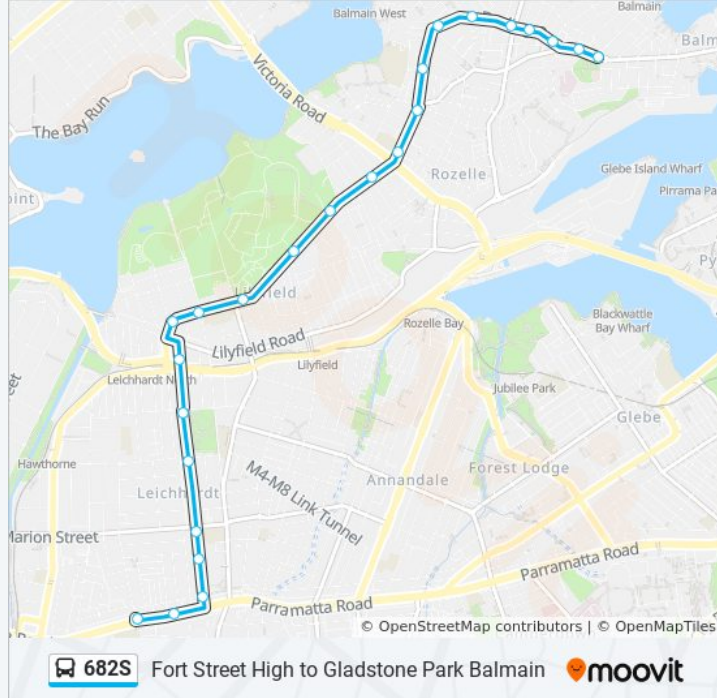

The 682S bus line Fort Street High to Gladstone Park Balmain has one route. For regular weekdays, their operation hours are:

(1) Balmain - Gladstone Park: 15:25

Use the Moovit App to find the closest 682S bus station near you and find out when is the next 682S bus arriving.

Direction: Balmain - Gladstone Park

24 stops

[VIEW LINE SCHEDULE](#)

- Elswick St opp Fort Street High School
- Parramatta Rd after Rofe St
- Norton St after Parramatta Rd
- Norton St opp Norton Plaza
- Norton St opp Leichhardt Public School
- Norton St at Allen St
- Norton St opp Pioneers Memorial Park
- Norton St at City West Link
- Perry St at Mary St
- Perry St opp Orange Grove Public School
- Balmain Rd opp Orange Grove Plaza
- Balmain Rd opp Grove St
- Sydney College of the Arts, Balmain Rd
- Darling St at Waterloo St
- Rozelle Public School, Darling St
- Darling St at Wise St
- Darling St at Thornton St
- Darling St after Elliott St
- Darling St before Birchgrove Rd
- Darling St at Rowntree St
- Darling St at Phillip St

Direction: Balmain - Gladstone Park

Stops: 24

Trip Duration: 25 min

Line Summary:

Darling St at Mort St

Darling St at Ford St

Darling St opp Gladstone Park

682S bus time schedules and route maps are available in an offline PDF at moovitapp.com. Use the [Moovit App](#) to see live bus times, train schedule or subway schedule, and step-by-step directions for all public transit in Sydney.