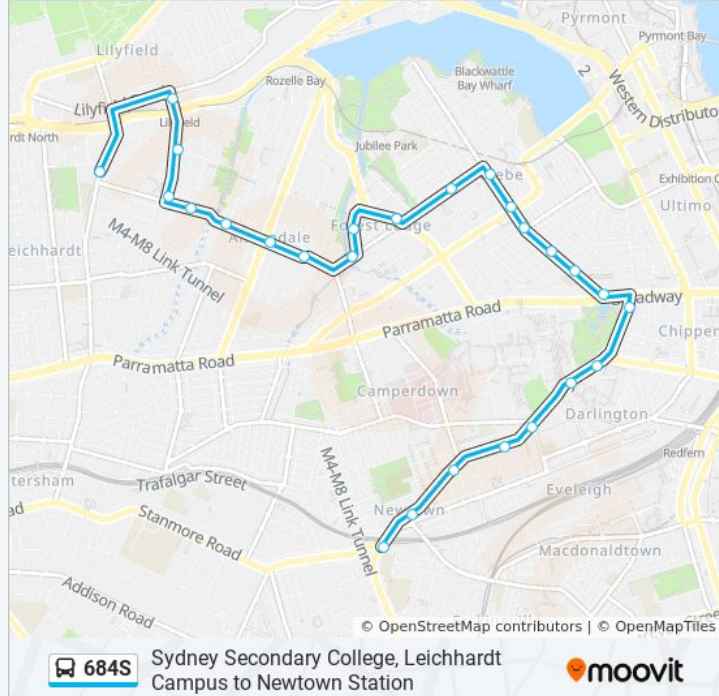

 **684S**

Sydney Secondary College, Leichhardt Campus to Newtown Station

Get The App

The 684S bus line Sydney Secondary College, Leichhardt Campus to Newtown Station has one route. For regular weekdays, their operation hours are:

(1) Newtown Bridge: 15:25

Use the Moovit App to find the closest 684S bus station near you and find out when is the next 684S bus arriving.

Direction: Newtown Bridge

26 stops

[VIEW LINE SCHEDULE](#)

- Balmain Rd opp Alfred St
- Lilyfield Light Rail, Catherine St
- Catherine St at Piper St
- Catherine St opp War Memorial Park
- Moore St opp John St
- Booth St at Young St
- Booth St at Johnston St
- Booth St at Nelson St
- Wigram Rd at Minogue Cres
- J V McMahon Reserve, Minogue Cres
- Minogue Cres before Wigram Rd
- Wigram Rd at Bell Lane
- Glebe Point Rd opp Glebe Library
- Glebe Point Rd at Bridge Rd
- Glebe Point Rd at St Johns Rd
- Glebe Point Rd at Mitchell St
- Glebe Point Rd opp Glebe Public School
- Glebe Point Rd at Broadway
- City Rd opp Victoria Park
- City Rd after Cleveland St
- University of Sydney, City Rd

Stops: 26

Trip Duration: 33 min

Line Summary:

King St opp Carillon Ave

King St after Queen St

King St opp Missenden Rd

King St at Erskineville Rd

Newtown Station, King St, Stand C

684S bus time schedules and route maps are available in an offline PDF at moovitapp.com. Use the [Moovit App](#) to see live bus times, train schedule or subway schedule, and step-by-step directions for all public transit in Sydney.