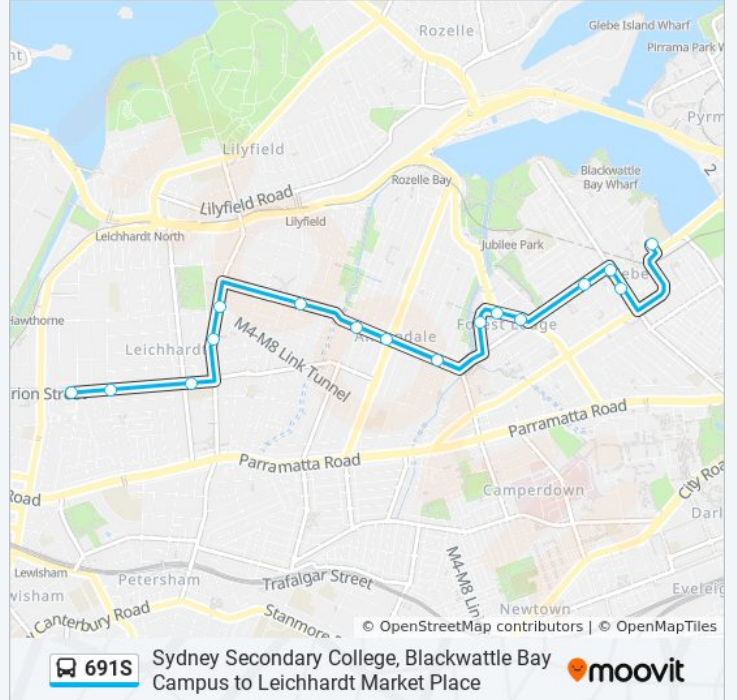

(1) Marion St, Leichhardt Market Place: 15:10

Use the Moovit App to find the closest 691S bus station near you and find out when is the next 691S bus arriving.

Direction: Marion St, Leichhardt Market Place

16 stops

[VIEW LINE SCHEDULE](#)

Sydney Secondary College Blackwattle Bay Campus, Taylor St

Glebe Point Rd at Hereford St

Glebe Library, Glebe Point Rd

Wigram Rd opp Bell Lane

Minogue Cres at Wigram Rd

Minogue Cres opp Scotsman St

Leichhardt Public School, Marion St

Marion St at Elswick St

MarketPlace Leichhardt, Marion St

691S bus Time Schedule

Marion St, Leichhardt Market Place Route Timetable:

Sunday	Not Operational
Monday	Not Operational
Tuesday	15:10
Wednesday	Not Operational
Thursday	15:10
Friday	15:30
Saturday	Not Operational

691S bus Info

Direction: Marion St, Leichhardt Market Place

Stops: 16

Trip Duration: 14 min

Line Summary:

691S bus time schedules and route maps are available in an offline PDF at moovitapp.com. Use the Moovit App to see live bus times, train schedule or subway schedule, and step-by-step directions for all public transit in Sydney.