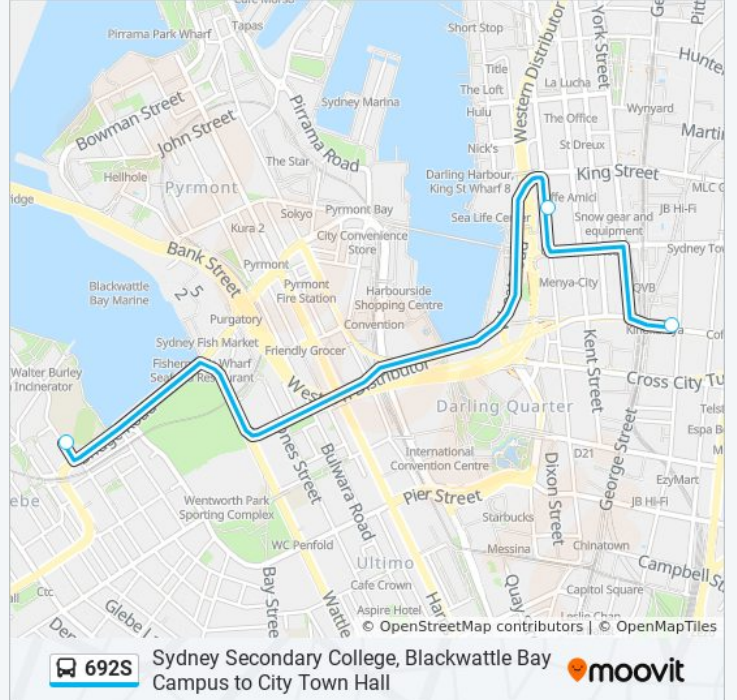

(1) Park St, City: 15:10

Use the Moovit App to find the closest 692S bus station near you and find out when is the next 692S bus arriving.

### Direction: Park St, City

3 stops

[VIEW LINE SCHEDULE](#)

Sydney Secondary College Blackwattle Bay Campus, Taylor St

Sussex St after King St

Town Hall, Park St, Stand H

### 692S bus Time Schedule

Park St, City Route Timetable:

Sunday	Not Operational
Monday	Not Operational
Tuesday	15:10
Wednesday	Not Operational
Thursday	15:10
Friday	15:30
Saturday	Not Operational

### 692S bus Info

**Direction:** Park St, City

**Stops:** 3

**Trip Duration:** 12 min

**Line Summary:**

692S bus time schedules and route maps are available in an offline PDF at [moovitapp.com](https://moovitapp.com). Use the Moovit App to see live bus times, train schedule or subway schedule, and step-by-step directions for all public transit in Sydney.