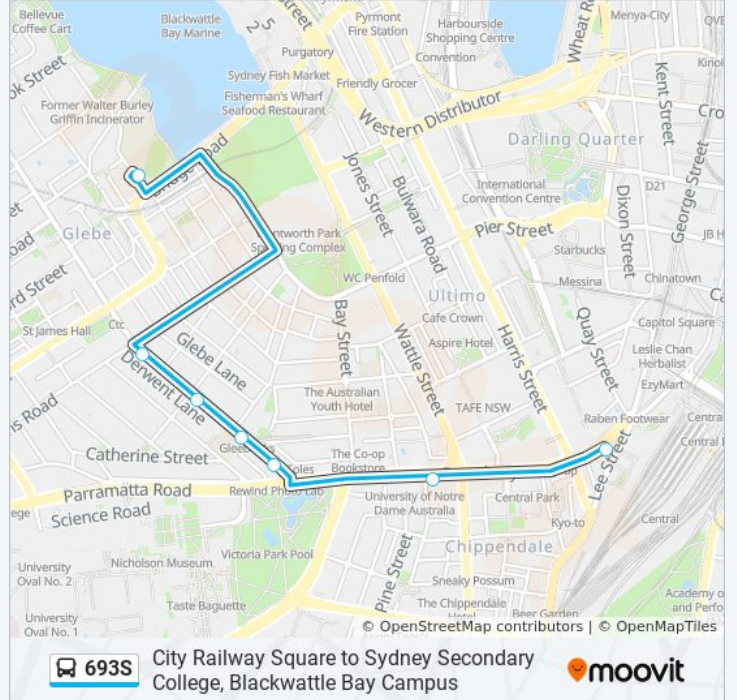

693S bus time schedules and route maps are available in an offline PDF at moovitapp.com. Use the [Moovit App](#) to see live bus times, train schedule or subway schedule, and step-by-step directions for all public transit in Sydney.

[About Moovit](#) • [MaaS Solutions](#) • [Supported Countries](#) • [Mooviter Community](#)

© 2024 Moovit - All Rights Reserved

Check Live Arrival Times