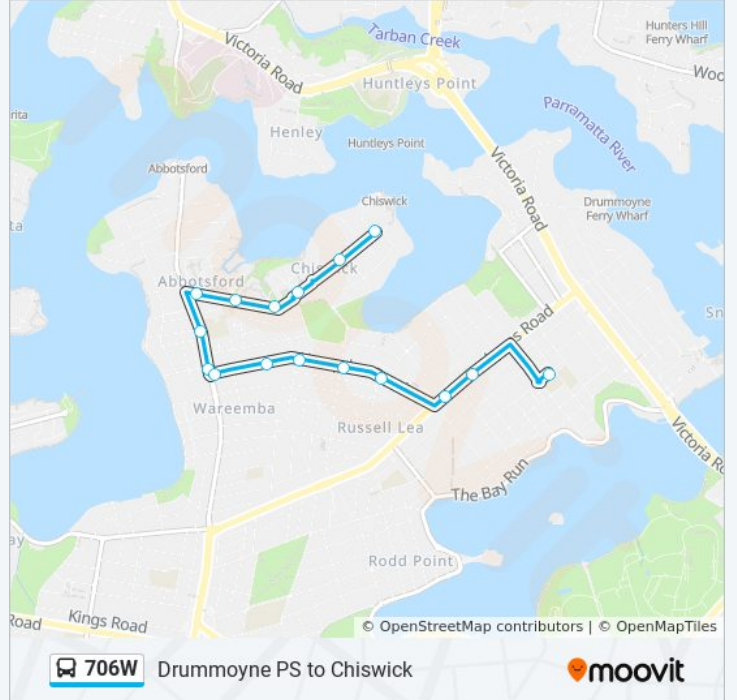

 **706W**

Drummoyne PS to Chiswick

Get The App

The 706W bus line Drummoyne PS to Chiswick has one route. For regular weekdays, their operation hours are:

(1) Chiswick: 15:40

Use the Moovit App to find the closest 706W bus station near you and find out when is the next 706W bus arriving.

Direction: Chiswick

16 stops

[VIEW LINE SCHEDULE](#)

Drummoyne Public School, Rawson Ave
Lyons Rd at Gipps St
Lyons Rd opp Byrne Ave
Hampden Rd at Mons St
Hampden Rd at Sibbick St
Hampden Rd at Wareemba St
Hampden Rd opp Bourke Pl
Hampden Rd at Great North Rd
Great North Rd at Bickleigh St
Great North Rd opp Abbotsford Public School
Blackwall Point Rd after Great North Rd
Blackwall Point Rd after Melrose Cr
Blackwall Point Rd opp Allison Park
Blackwall Point Rd opp Parkview Rd
Blackwall Point Rd opp Withers St
Chiswick Shops, Blackwall Point Rd

706W bus Time Schedule

Chiswick Route Timetable:

Sunday	Not Operational
Monday	15:40
Tuesday	15:40
Wednesday	15:40
Thursday	15:40
Friday	15:40
Saturday	Not Operational

706W bus Info

Direction: Chiswick

Stops: 16

Trip Duration: 12 min

Line Summary:

706W bus time schedules and route maps are available in an offline PDF at moovitapp.com. Use the [Moovit App](#) to see live bus times, train schedule or subway schedule, and step-by-step directions for all public transit in Sydney.