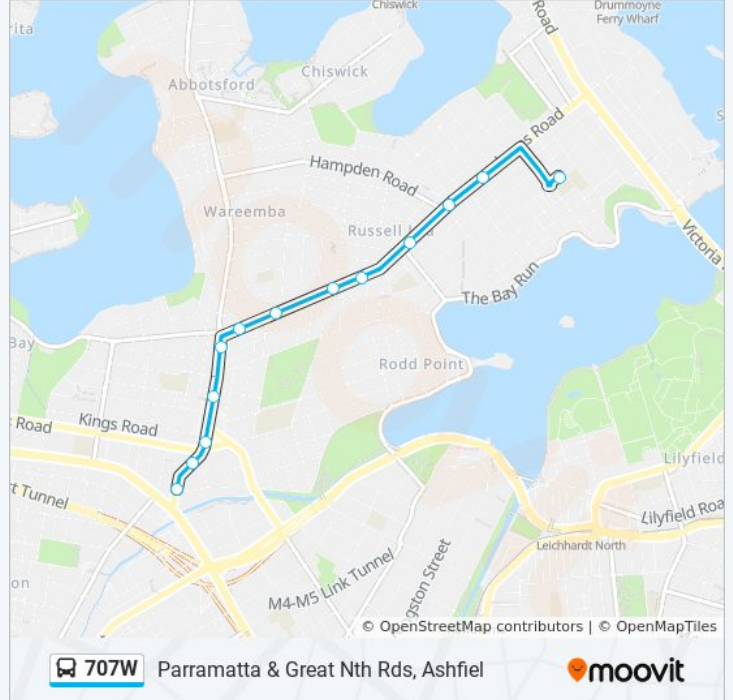

Use the Moovit App to find the closest 707W bus station near you and find out when is the next 707W bus arriving.

Direction: Parramatta & Great Nth Rds, Ashfiel

13 stops

[VIEW LINE SCHEDULE](#)

Drummoyne Public School, Rawson Ave

Five Dock Shops, Great North Rd

Club Five Dock RSL, Great North Road

Great North Rd at Murralong Ave

Great North Rd at Harrabrook Ave

707W bus Time Schedule

Parramatta & Great Nth Rds, Ashfiel Route

Timetable:

Sunday	Not Operational
Monday	15:30
Tuesday	15:30
Wednesday	15:30
Thursday	15:30
Friday	15:30
Saturday	Not Operational

707W bus Info

Direction: Parramatta & Great Nth Rds, Ashfiel

Stops: 13

Trip Duration: 11 min

Line Summary:

707W bus time schedules and route maps are available in an offline PDF at moovitapp.com. Use the [Moovit App](#) to see live bus times, train schedule or subway schedule, and step-by-step directions for all public transit in Sydney.