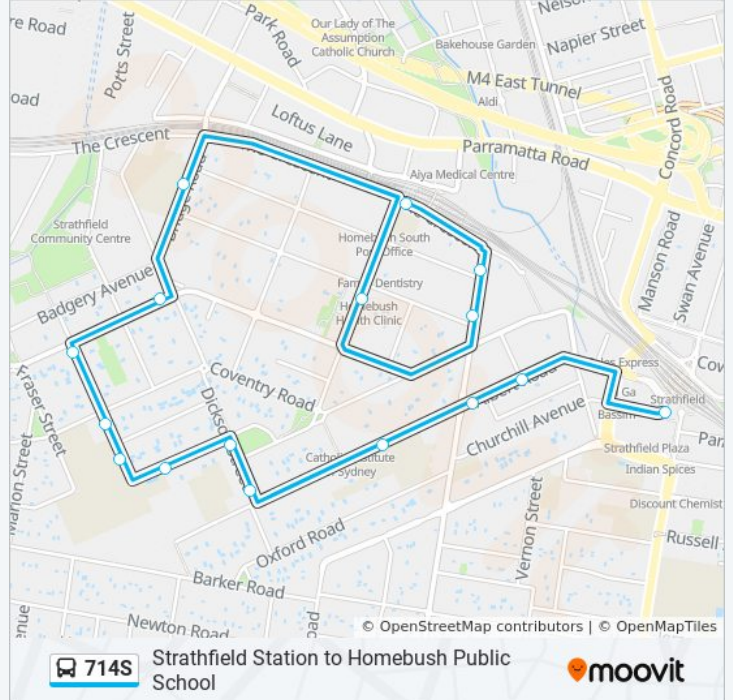

 **714S**

Strathfield Station to Homebush Public School

[Get The App](#)

The 714S bus line Strathfield Station to Homebush Public School has one route. For regular weekdays, their operation hours are:

(1) Homebush Infants & Primary: 08:31

Use the Moovit App to find the closest 714S bus station near you and find out when is the next 714S bus arriving.

Direction: Homebush Infants & Primary

16 stops

[VIEW LINE SCHEDULE](#)

Strathfield Station, Albert Rd, Stand L

The Crescent opp Homebush Station

714S bus Time Schedule

Homebush Infants & Primary Route Timetable:

Sunday	Not Operational
Monday	08:31
Tuesday	08:31
Wednesday	08:31
Thursday	08:31
Friday	08:31
Saturday	Not Operational

714S bus Info

Direction: Homebush Infants & Primary

Stops: 16

Trip Duration: 22 min

Line Summary:

714S bus time schedules and route maps are available in an offline PDF at moovitapp.com. Use the [Moovit App](#) to see live bus times, train schedule or subway schedule, and step-by-step directions for all public transit in Sydney.