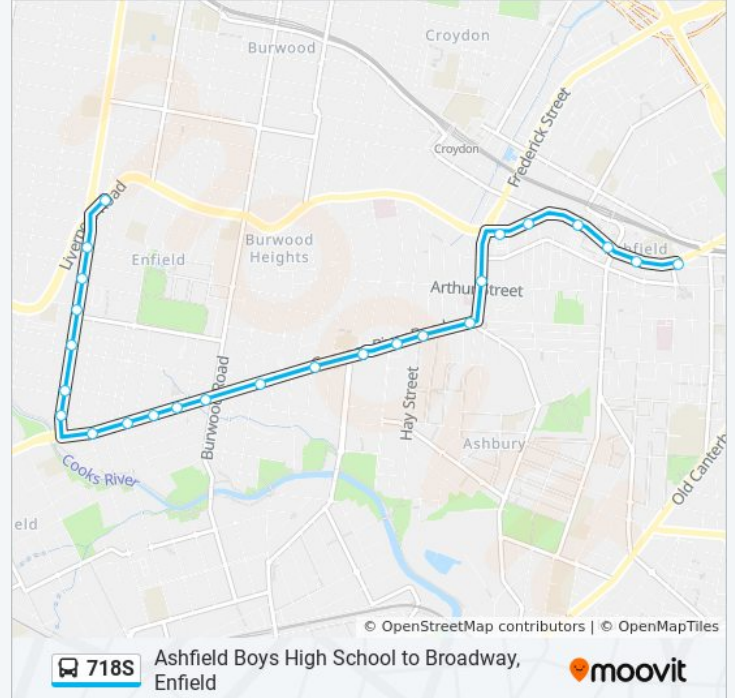

### Direction: Broadway Enfield

25 stops

[VIEW LINE SCHEDULE](#)

- Liverpool Rd opp Ashfield Boys High School
- Liverpool Rd opp Murrell St
- Ashfield Station, Liverpool Rd, Stand G
- Liverpool Rd at Knox St
- Liverpool Rd at Lapish Ave
- Ashfield RSL, Liverpool Rd
- Milton St at Arthur St
- Georges River Rd after Watson Ave
- Georges River Rd opp Holborow St
- Georges River Rd before Croydon Ave
- Georges River Rd opp Croydon Park Public School
- Georges River Rd at Clyde St
- Georges River Rd at Balmoral Ave
- Georges River Rd after Burwood Rd
- Georges River Rd after McCall Ave
- Georges River Rd opp Rawson St
- Georges River Rd before Lees Ave
- Georges River Rd at Walsh Ave
- Coronation Pde after Punchbowl Rd
- Coronation Pde at Chiswick St
- Coronation Pde opp Tangarra St

### 718S bus Info

**Direction:** Broadway Enfield

**Stops:** 25

**Trip Duration:** 23 min

**Line Summary:**

Coronation Pde at Hill St

Coronation Pde opp St Thomas' Anglican Church

Coronation Pde at Plymouth St

The Broadway, Liverpool Rd

718S bus time schedules and route maps are available in an offline PDF at [moovitapp.com](https://moovitapp.com). Use the [Moovit App](#) to see live bus times, train schedule or subway schedule, and step-by-step directions for all public transit in Sydney.