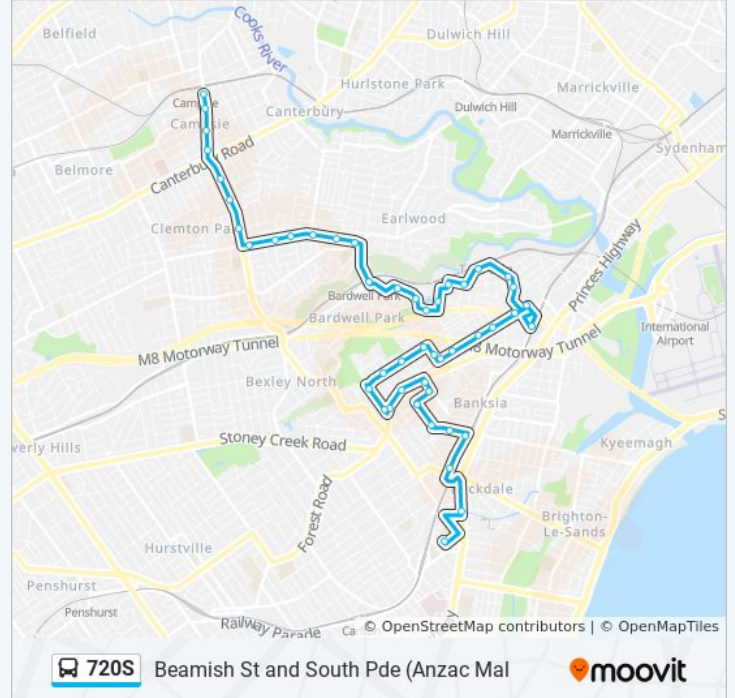

**Direction: Beamish St and South Pde (Anzac Mal)**

47 stops

[VIEW LINE SCHEDULE](#)

- St George Girls High School, Palmerston St
- Princes Hwy after Rockdale Plaza Dr
- Rockdale Station, Railway St, Stand F
- Railway St before Villiers St
- Villiers St before Villiers Lane
- Villiers St at Arlington St
- Villiers St at Oswell St
- Oswell St at Wolli Creek Rd
- Wolli Creek Rd before Forest Rd
- Forest Rd at Clarence Rd
- Forest Rd before Frederick St
- St Mary and St Mina's Coptic Church, Broadford St
- Broadford St before Parliament Tce
- Parliament Tce at Princes St
- Silver Jubilee Park, Lorraine Ave
- Lorraine Ave at Wilsons Rd
- Wilsons Rd at Fairview St
- Macquarie Lodge, Wollongong Rd
- Wollongong Rd opp Earle St
- Athelstane Public School, Wollongong Rd
- Wollongong Rd at Mitchell St

**Direction:** Beamish St and South Pde (Anzac Mal)

**Stops:** 47

**Trip Duration:** 47 min

**Line Summary:**

Wollongong Rd before Kelsey St

Wollongong Rd opp Done St

Arncliffe Station, Firth St

Loftus St opp Arncliffe West Infants School

Bardwell Park Station, Hartill-Law Ave

Earlwood Shops, William St, Stand D

William St opp Cameron Ave

William St opp Woolcott St

William St opp Westfield St

William St at Main St

Clemtown Park Shops, William St

Bexley Rd opp Calbina Rd

Bexley Rd at Viccliffe Ave

Bexley Rd opp Cross St

Beamish St opp Dan's Corner

Beamish St opp Unara St

Beamish St at Evaline St

ANZAC Mall, Beamish St

720S bus time schedules and route maps are available in an offline PDF at [moovitapp.com](https://moovitapp.com). Use the [Moovit App](#) to see live bus times, train schedule or subway schedule, and step-by-step directions for all public transit in Sydney.