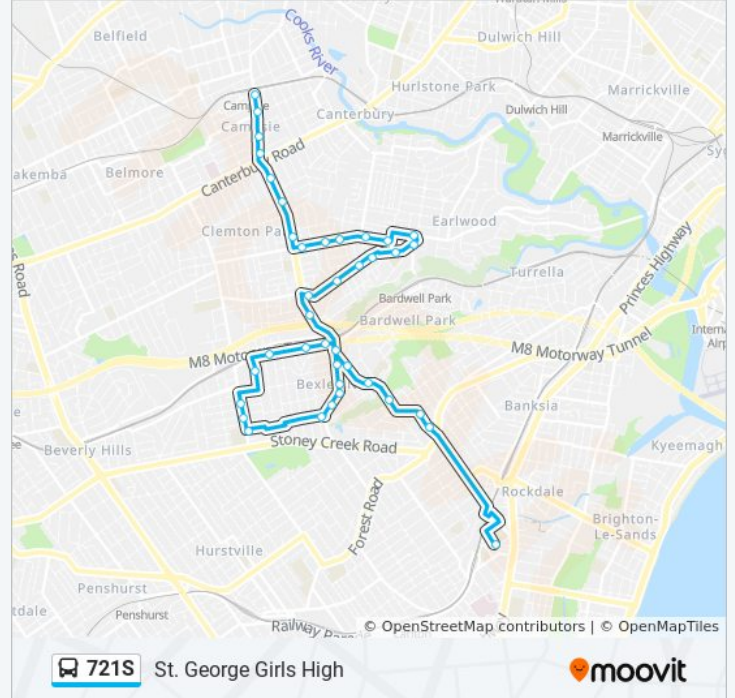

New Illawarra Rd opp MacDonalld Cres

New Illawarra Rd opp Tomkins St

New Illawarra Rd opp Heath St

Alston St at Coveney St

Banner Rd at Kingsgrove Rd

Kingsgrove Rd at Morris Ave

Kingsgrove Rd at Moreton Ave

St Ursula's College, Caroline St

Shaw St after Berith St

Shaw St opp East Dr

Bexley North Library, Shaw St

Bexley Rd opp Whitbread Park

Bexley North Anglican Church, Bexley Rd

Bexley Rd at Veron Rd

Bexley Rd opp Reginald St

Bexley Rd opp Godwin St

St George Girls High School, Palmerston St

721S bus time schedules and route maps are available in an offline PDF at moovitapp.com. Use the [Moovit App](#) to see live bus times, train schedule or subway schedule, and step-by-step directions for all public transit in Sydney.

[About Moovit](#) • [MaaS Solutions](#) • [Supported Countries](#) • [Mooviter Community](#)

© 2024 Moovit - All Rights Reserved

Check Live Arrival Times