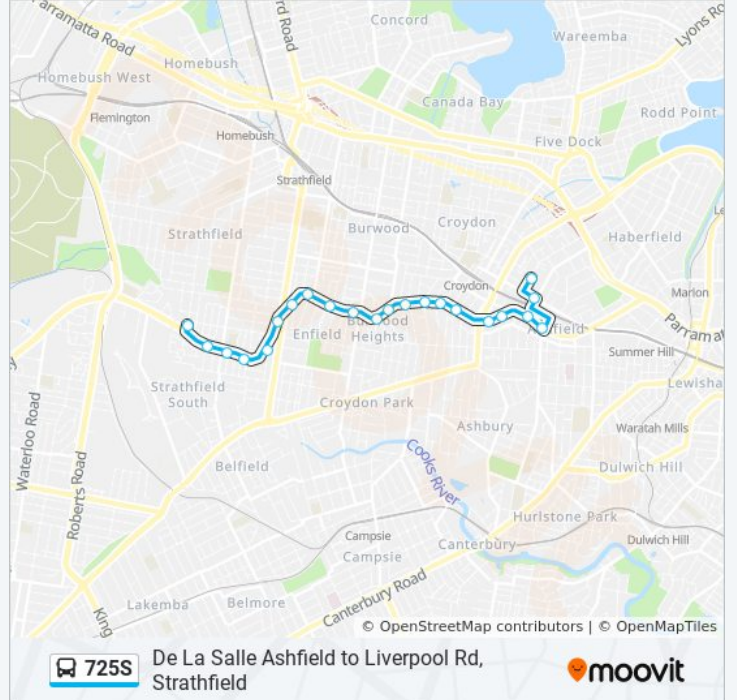

 **725S**

De La Salle Ashfield to Liverpool Rd, Strathfield

Get The App

The 725S bus line De La Salle Ashfield to Liverpool Rd, Strathfield has one route. For regular weekdays, their operation hours are:

(1) Liverpool Rd & Wallis Ave Strathfie: 15:10

Use the Moovit App to find the closest 725S bus station near you and find out when is the next 725S bus arriving.

Direction: Liverpool Rd & Wallis Ave Strathfie

22 stops

[VIEW LINE SCHEDULE](#)

- St Vincents College Ashfield, Alt St
- Elizabeth St at Bland St
- Ashfield Station, Liverpool Rd, Stand G
- Liverpool Rd at Knox St
- Liverpool Rd at Lapish Ave
- Ashfield RSL, Liverpool Rd
- Liverpool Rd opp St James Croydon
- Liverpool Rd before Croydon Ave
- Liverpool Rd at Brighton St
- Liverpool Rd at Badminton Rd
- Liverpool Rd after Claremont Rd
- Liverpool Rd at Culdees Rd
- St Joseph's Primary School, Liverpool Rd
- Liverpool Rd at The Parade
- Liverpool Rd at Beaumaris St
- The Broadway, Liverpool Rd
- Liverpool Rd before Plymouth St
- Liverpool Rd before Hill St
- Liverpool Rd at Frances Ave
- Liverpool Rd opp Strathfield South Public School
- Liverpool Rd at Brooklyn St

Direction: Liverpool Rd & Wallis Ave Strathfie

Stops: 22

Trip Duration: 25 min

Line Summary:

725S bus time schedules and route maps are available in an offline PDF at moovitapp.com. Use the [Moovit App](#) to see live bus times, train schedule or subway schedule, and step-by-step directions for all public transit in Sydney.