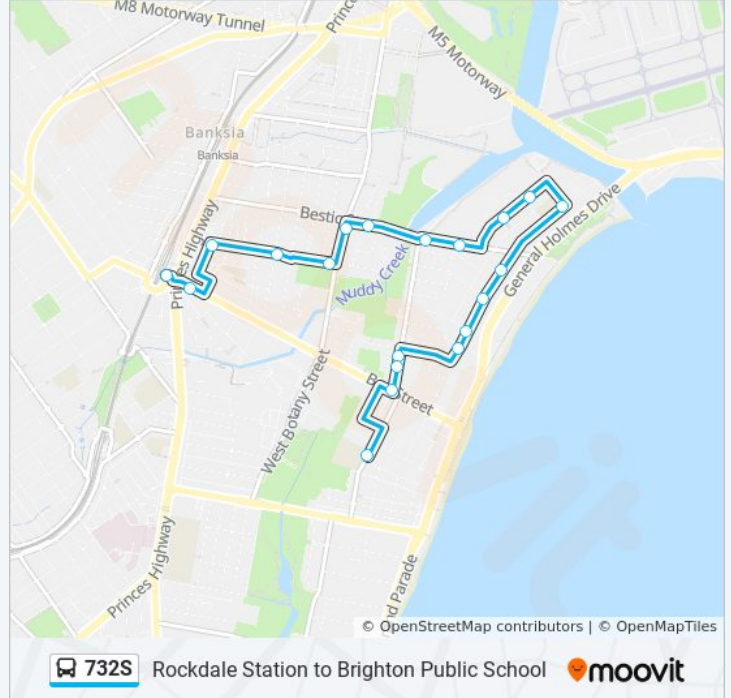

The 732S bus line (Rockdale Station to Brighton Public School) has 2 routes. For regular weekdays, their operation hours are:

(1) Brighton Public School: 08:25(2) Rockdale Stn (Tramway Arc): 15:10

Use the Moovit App to find the closest 732S bus station near you and find out when is the next 732S bus arriving.

Direction: Brighton Public School

22 stops

[VIEW LINE SCHEDULE](#)

- Rockdale Station, Geeves Ave, Stand C
- Rockdale Town Hall, Bryant St
- Bryant St at Gibbes St
- Bryant St opp Rockdale Park
- West Botany St before Bestic St
- Barton Park, Bestic St
- Studdert Reserve, Bestic St
- Bestic St at Occupation Rd
- Mutch Ave after Bestic St
- Mutch Ave opp Mutch Avenue Reserve
- Mutch Ave at Occupation Rd
- Mutch Ave opp Tancred Ave
- Tancred Ave at Jacobson Ave
- Jacobson Ave opp Kyeemagh Public School
- 7 Jacobson Ave
- Moate Ave after Bestic St
- Moate Ave after Rowley St
- Moate Ave at Sellwood St
- Francis Ave before Bruce St
- Moate Ave at Gordon St
- Moate Ave after Princess St

Bay St at Francis Ave

St Thomas More's Primary School, Francis Ave

Francis Ave before Bruce St

Moate Ave at Sellwood St

Moate Ave at Henson St

Moate Ave at Rowley St

Moate Ave before Bestic St

Jacobson Ave at Tancred Ave

732S bus Info

Direction: Rockdale Stn (Tramway Arc)

Stops: 20

Trip Duration: 24 min

Line Summary:

Rockdale Uniting Church, Bay St

Rockdale Station, Geeves Ave, Stand D

732S bus time schedules and route maps are available in an offline PDF at moovitapp.com. Use the [Moovit App](#) to see live bus times, train schedule or subway schedule, and step-by-step directions for all public transit in Sydney.