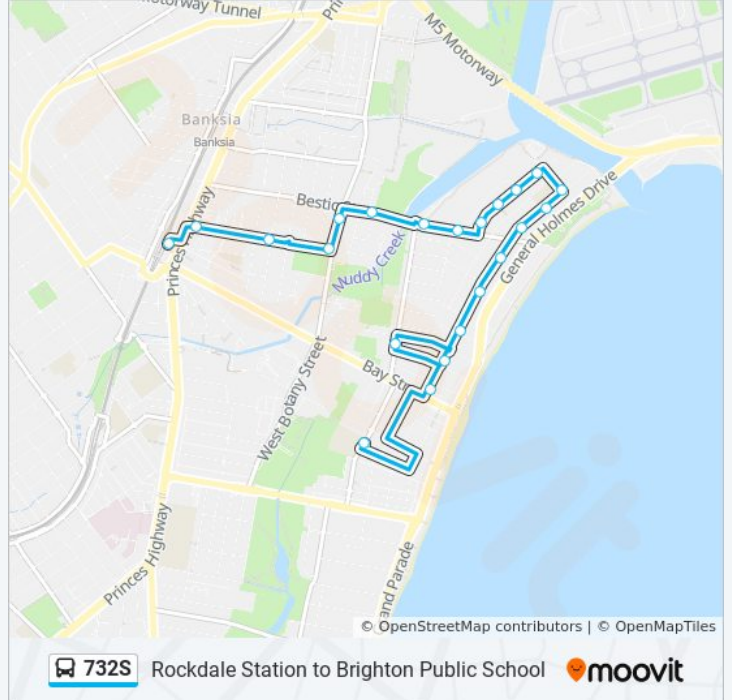

The 732S bus line (Rockdale Station to Brighton Public School) has 2 routes. For regular weekdays, their operation hours are:

(1) Brighton Public School: 08:25(2) Rockdale Stn (Tramway Arc): 15:10

Use the Moovit App to find the closest 732S bus station near you and find out when is the next 732S bus arriving.

Direction: Brighton Public School

22 stops

[VIEW LINE SCHEDULE](#)

- Rockdale Station, Geeves Ave, Stand C
- Rockdale Town Hall, Bryant St
- Bryant St at Gibbes St
- Bryant St opp Rockdale Park
- West Botany St before Bestic St
- Barton Park, Bestic St
- Studdert Reserve, Bestic St
- Bestic St at Occupation Rd
- Mutch Ave after Bestic St
- Mutch Ave opp Mutch Avenue Reserve
- Mutch Ave at Occupation Rd
- Mutch Ave opp Tancred Ave
- Tancred Ave at Jacobson Ave
- Jacobson Ave opp Kyeemagh Public School
- 7 Jacobson Ave
- Moate Ave after Bestic St
- Moate Ave after Rowley St
- Moate Ave at Sellwood St
- Francis Ave before Bruce St
- Moate Ave at Gordon St
- Moate Ave after Princess St

Stops: 22

Trip Duration: 18 min

Line Summary:

Brighton-Le-Sands Public School, Crawford Rd

Direction: Rockdale Stn (Tramway Arc)

20 stops

[VIEW LINE SCHEDULE](#)

Brighton-Le-Sands Public School, Crawford Rd

Bay St at Francis Ave

St Thomas More's Primary School, Francis Ave

Francis Ave before Bruce St

Moate Ave at Sellwood St

Moate Ave at Henson St

Moate Ave at Rowley St

Moate Ave before Bestic St

Jacobson Ave at Tancred Ave