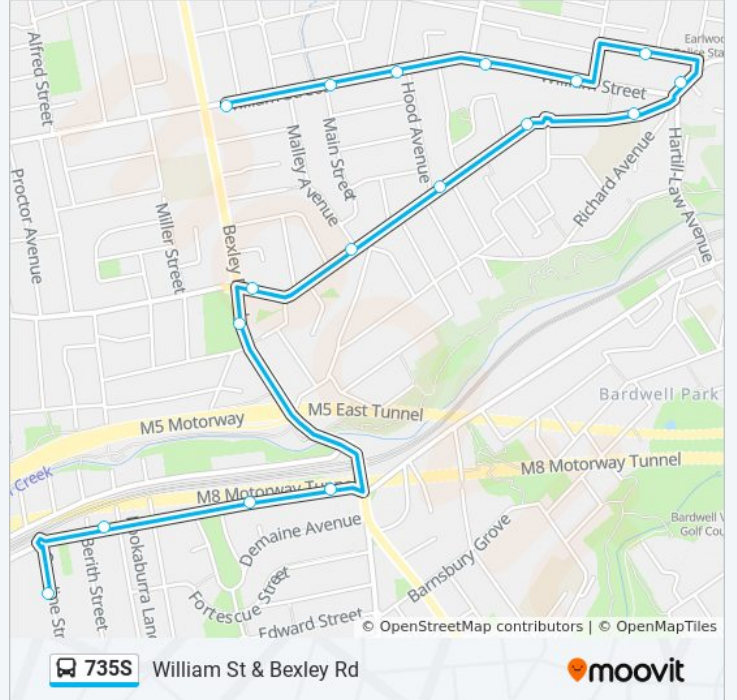

735S bus time schedules and route maps are available in an offline PDF at moovitapp.com. Use the [Moovit App](#) to see live bus times, train schedule or subway schedule, and step-by-step directions for all public transit in Sydney.

[About Moovit](#) • [MaaS Solutions](#) • [Supported Countries](#) • [Mooviter Community](#)

© 2024 Moovit - All Rights Reserved

Check Live Arrival Times