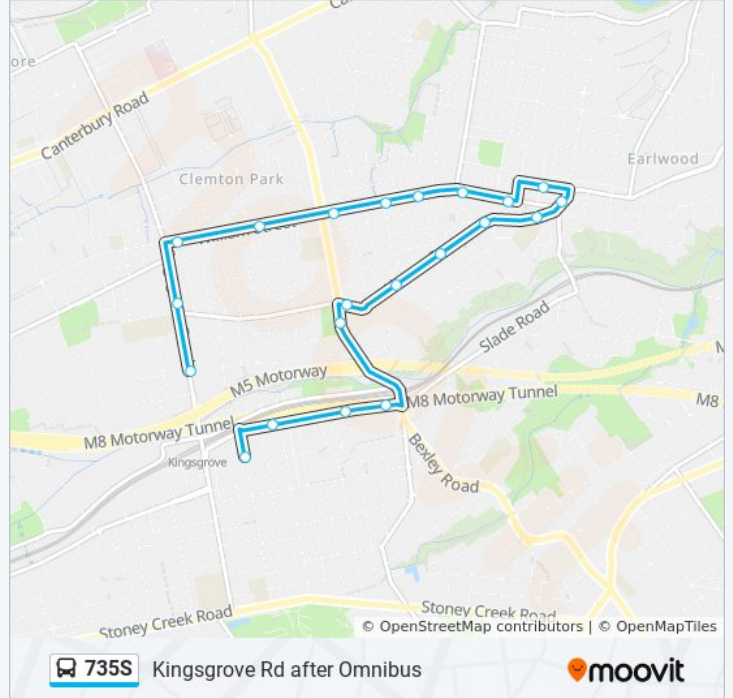

 **735S**

Kingsgrove Rd after Omnibus

Get The App

The 735S bus line (Kingsgrove Rd after Omnibus) has 2 routes. For regular weekdays, their operation hours are: (1) Kingsgrove Rd after Omnibus: 15:08(2) William St & Bexley Rd: 15:15
Use the Moovit App to find the closest 735S bus station near you and find out when is the next 735S bus arriving.

Direction: Kingsgrove Rd after Omnibus

21 stops

[VIEW LINE SCHEDULE](#)

- St Ursula's College, Caroline St
- Shaw St after Berith St
- Shaw St opp East Dr
- Bexley North Library, Shaw St
- Beaumont Park, Bexley Rd
- Homer St after Bexley Rd
- Homer St at Malley Ave
- Homer St at Hood Ave
- Homer St after Schofield Ave
- Homer St opp Earwood Public School
- Earwood Shops, Homer St, Stand C
- Earwood Shops, Clarke St, Stand B
- William St opp Cameron Ave
- William St opp Woolcott St
- William St opp Westfield St
- William St at Main St
- Clemton Park Shops, William St
- William St before Hilltop St
- William St at Shackel Ave
- Kingsgrove Rd opp Kingsgrove North High School
- Kingsgrove Rd opp Omnibus Rd

735S bus Time Schedule

Kingsgrove Rd after Omnibus Route Timetable:

Sunday	Not Operational
Monday	15:08
Tuesday	15:08
Wednesday	15:08
Thursday	15:08
Friday	15:08
Saturday	Not Operational

735S bus Info

Direction: Kingsgrove Rd after Omnibus

Stops: 21

Trip Duration: 30 min

Line Summary:

Direction: William St & Bexley Rd

17 stops

[VIEW LINE SCHEDULE](#)

- St Ursula's College, Caroline St
- Shaw St after Berith St
- Shaw St opp East Dr
- Bexley North Library, Shaw St
- Beaumont Park, Bexley Rd
- Homer St after Bexley Rd
- Homer St at Malley Ave
- Homer St at Hood Ave
- Homer St after Schofield Ave
- Homer St opp Earlwood Public School
- Earlwood Shops, Homer St, Stand C
- Earlwood Shops, Clarke St, Stand B
- William St opp Cameron Ave
- William St opp Woolcott St
- William St opp Westfield St
- William St at Main St
- Clemton Park Shops, William St