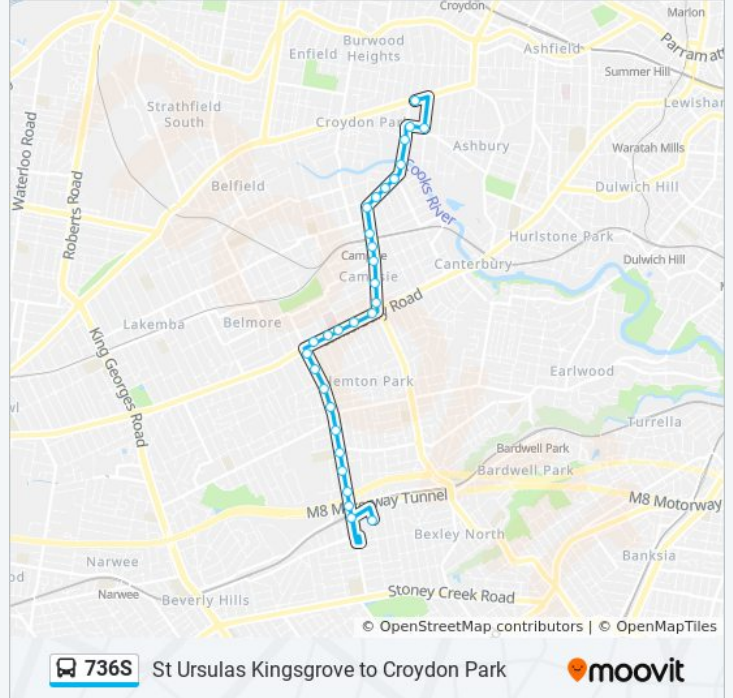

The 736S bus line St Ursulas Kingsgrove to Croydon Park has one route. For regular weekdays, their operation hours are: (1) Croydon Park Public School: 15:15
Use the Moovit App to find the closest 736S bus station near you and find out when is the next 736S bus arriving.

Direction: Croydon Park Public School

30 stops

[VIEW LINE SCHEDULE](#)

- St Ursula's College, Caroline St
- Kingsgrove Station, Kingsgrove Rd
- Kingsgrove Rd after Commercial Rd
- Forrester Reserve, Kingsgrove Rd
- Kingsgrove Rd at Omnibus Rd
- Kingsgrove North High School, Kingsgrove Rd
- Kingsgrove Rd at Oatley St
- Kingsgrove Rd at Archibald St
- Kingsgrove Rd at Moncur Ave
- Kingsgrove Rd at Rod St
- Kingsgrove Rd before Canterbury Rd
- Canterbury Rd opp Chelmsford Ave
- Canterbury Rd at Tudor St
- Canterbury Hospital, Canterbury Rd
- Canterbury Rd opp Wade St
- Canterbury Rd opp Viccliffe Ave
- Beamish St opp Dan's Corner
- Beamish St opp Unara St
- Beamish St at Evaline St
- ANZAC Mall, Beamish St
- Campsie Station, Beamish St, Stand B
- Beamish St opp Lofts Garden

Stops: 30

Trip Duration: 35 min

Line Summary:

Brighton Ave opp Browning St

Brighton Ave at Tennyson St

Brighton Ave opp Moore St

Brighton Ave opp Mildura Reserve

Brighton Ave at Wentworth St

Queensborough Rd at Brighton Ave

Queensborough Rd at Croydon Ave

Georges River Rd opp Croydon Park Public School

736S bus time schedules and route maps are available in an offline PDF at moovitapp.com. Use the [Moovit App](#) to see live bus times, train schedule or subway schedule, and step-by-step directions for all public transit in Sydney.