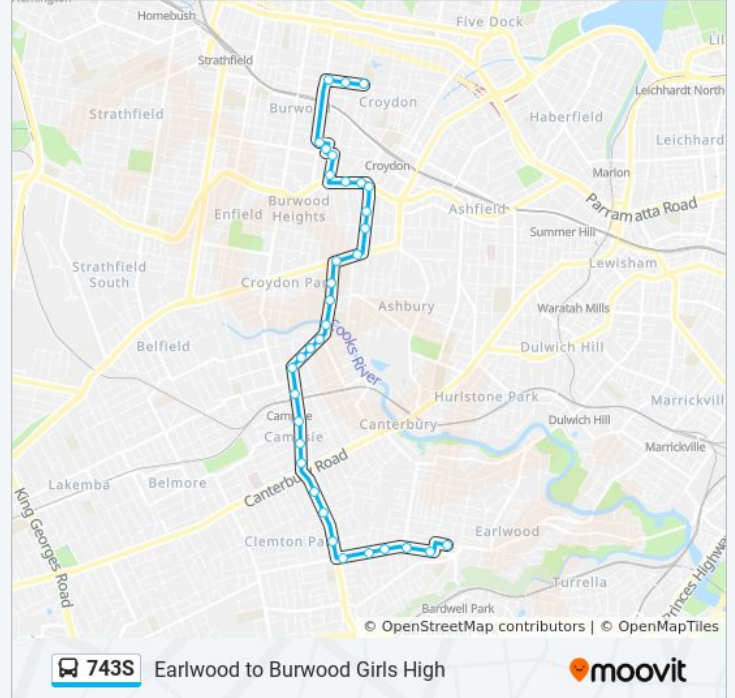

 743S

Earlwood to Burwood Girls High

Get The App

The 743S bus line Earlwood to Burwood Girls High has one route. For regular weekdays, their operation hours are:

(1) Burwood Girls High: 07:38 - 08:28

Use the Moovit App to find the closest 743S bus station near you and find out when is the next 743S bus arriving.

Direction: Burwood Girls High

34 stops

[VIEW LINE SCHEDULE](#)

- Earlwood Shops, Clarke St, Stand B
- William St opp Cameron Ave
- William St opp Woolcott St
- William St opp Westfield St
- William St at Main St
- Clemton Park Shops, William St
- Bexley Rd opp Calbina Rd
- Bexley Rd at Viccliffe Ave
- Bexley Rd opp Cross St
- Beamish St opp Dan's Corner
- Beamish St opp Unara St
- Beamish St at Evaline St
- Campsie Station, Beamish St, Stand B
- Beamish St opp Lofts Garden
- Brighton Ave opp Browning St
- Brighton Ave at Tennyson St
- Brighton Ave opp Moore St
- Brighton Ave opp Mildura Reserve
- Brighton Ave at Wentworth St
- Brighton Ave opp Queensborough Rd
- Croydon Park Public School, Georges River Rd
- Georges River Rd after Croydon Ave

743S bus Info

Direction: Burwood Girls High

Stops: 34

Trip Duration: 12 min

Line Summary:

Greenhills St at Arthur St
Greenhills St opp Mills St
Greenhills St at Liverpool Rd
Liverpool Rd before Croydon Ave
Liverpool Rd at Brighton St
Devonshire St after Liverpool Rd
Devonshire St at Murray St
Tahlee St opp Murray St
Fitzroy St at Weldon St
Victoria St at Shaftesbury Rd
Victoria St at Lucas Rd
Burwood Girls High School, Queen St