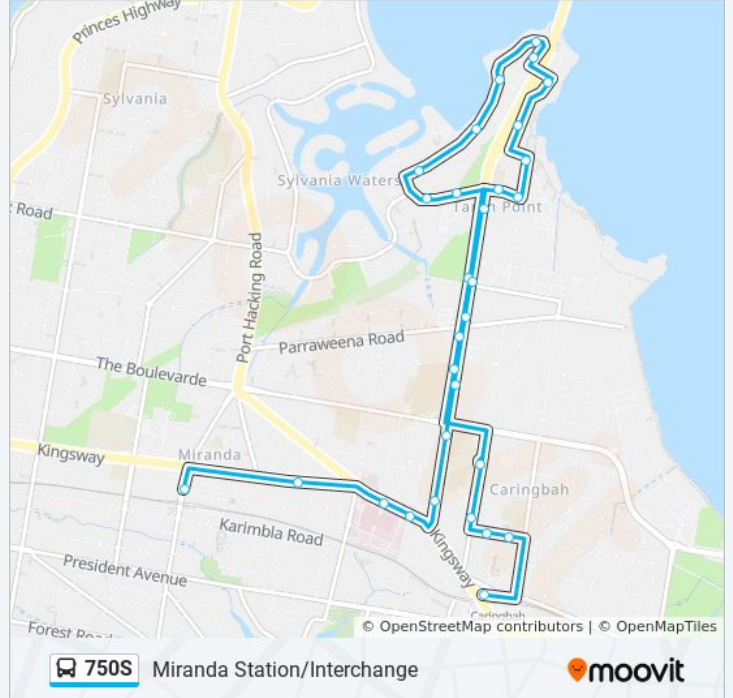

Direction: Miranda Station/Interchange

30 stops

[VIEW LINE SCHEDULE](#)

- Denman Ave opp Caringbah Station
- Dianella St opp Caringbah North Public School
- Dianella St opp North Caringbah Oval
- Willarong Rd after Dianella St
- Caringbah High School, Willarong Rd
- Taren Point Road opp Caringbah Home
- Taren Point Rd before Parraweena Rd
- Gwawley Park, Taren Point Rd
- Taren Point Public School, Toorak Ave
- Toorak Ave at Alexander Ave
- Alexander Ave at Smith St
- Woodlands Rd after Smith St
- Taren Point Road Bridge, Woodlands Rd
- Old Taren Point Rd before Holt Rd
- Holt Rd after Old Taren Point Rd
- Holt Rd at Frederick Rd
- Holt Rd before Old Taren Point Rd
- Holt Rd opp Moruya Ave
- Holt Rd opp Taren Point Bowling Club
- Holt Rd before Taren Point Rd
- Taren Point Rd after Toorak Ave
- Taren Point Rd at Box Rd

Stops: 30

Trip Duration: 27 min

Line Summary:

Taren Point Rd before Parraweena Rd

Caringbah Home, Taren Point Rd

Taren Point Rd after Captain Cook Dr

Taren Point Rd before Kingsway

Kingsway at Hinkler Ave

The Sutherland Hospital, Kingsway

Kingsway opp Junction St

Miranda Interchange, Kiora Rd, Stand 5

Direction: Miranda Station/Interchange

30 stops

[VIEW LINE SCHEDULE](#)

Taren Point Public School, Toorak Ave

750S bus Info

Direction: Miranda Station/Interchange

Stops: 30

Trip Duration: 31 min

Line Summary:

Dianella St opp Caringbah North Public School

Dianella St opp North Caringbah Oval

Willarong Rd after Dianella St