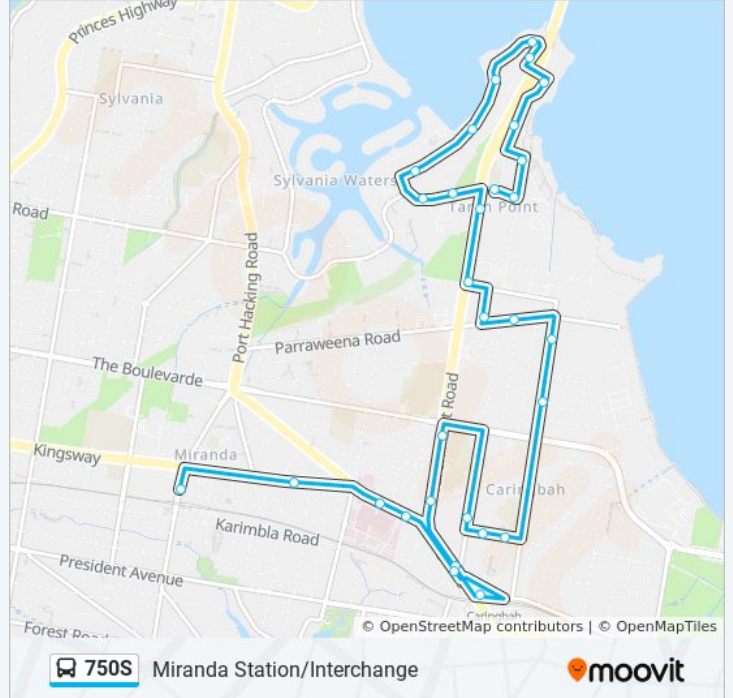

Dianella St opp Caringbah North Public School

Dianella St opp North Caringbah Oval

Willarong Rd after Dianella St

Taren Point Rd after Captain Cook Dr

Taren Point Rd before Kingsway

Kingsway at Willarong Rd

Denman Ave opp Caringbah Station

Captain Cook Dr before Willarong Rd

Kingsway at Hinkler Ave

The Sutherland Hospital, Kingsway

Kingsway opp Junction St

Miranda Interchange, Kiora Rd, Stand 5

750S bus time schedules and route maps are available in an offline PDF at moovitapp.com. Use the Moovit App to see live bus times, train schedule or subway schedule, and step-by-step directions for all public transit in Sydney.

© 2024 Moovit - All Rights Reserved