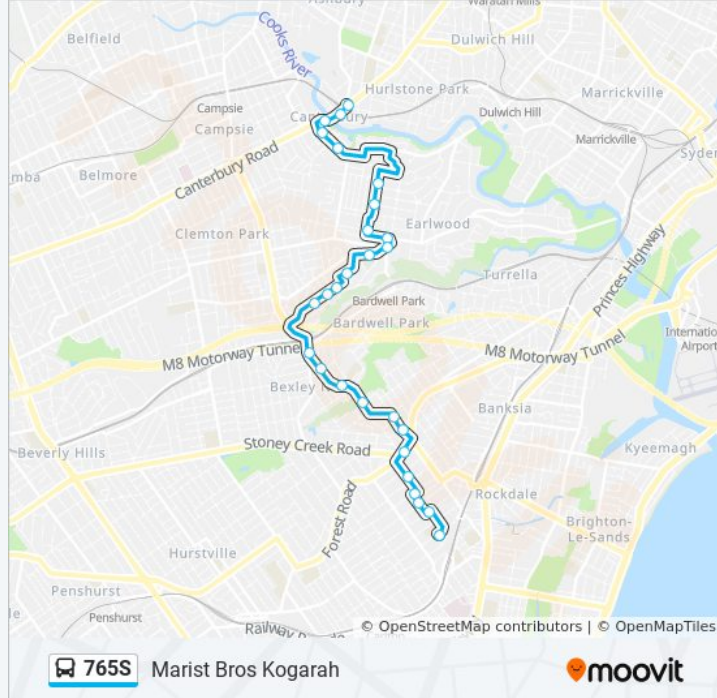

Bexley Rd at Veron Rd

Bexley Rd opp Reginald St

Bexley Rd opp Godwin St

Bexley Shops, Forest Rd

Dunmore St N after Monomeeth St

Seaforth Park, Caledonian St

Seaforth St at Beaconsfield St

Connemarra St at Dunmore St S

Wolseley St opp Marist College Kogarah

765S bus time schedules and route maps are available in an offline PDF at moovitapp.com. Use the Moovit App to see live bus times, train schedule or subway schedule, and step-by-step directions for all public transit in Sydney.

© 2024 Moovit - All Rights Reserved