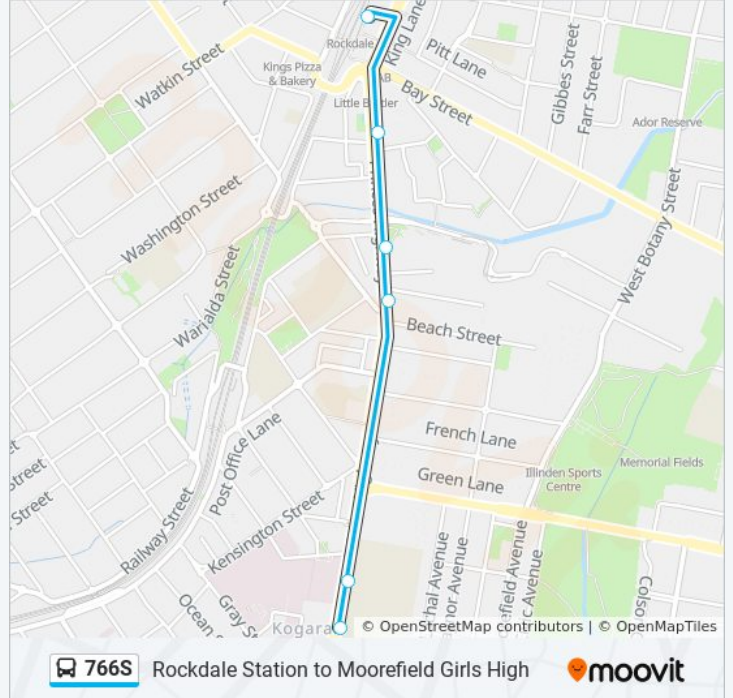

 **766S**

Rockdale Station to Moorefield Girls High

Get The App

The 766S bus line (Rockdale Station to Moorefield Girls High) has 2 routes. For regular weekdays, their operation hours are:

(1) Moorefield/James Cook High: 08:19(2) Rockdale Stn (Tramway Arc): 14:35

Use the Moovit App to find the closest 766S bus station near you and find out when is the next 766S bus arriving.

Direction: Moorefield/James Cook High

6 stops

[VIEW LINE SCHEDULE](#)

Rockdale Station, Geeves Ave, Stand B

Princes Hwy opp Hegerty St

Princes Hwy after Rockdale Plaza Dr

Princes Hwy opp Harrow Rd

James Cook Boys Technology High School,
Princes Hwy

Moorefield Girls High School, Princes Hwy

766S bus Time Schedule

Stops: 6

Trip Duration: 9 min

Line Summary:

Direction: Rockdale Stn (Tramway Arc)

4 stops

[VIEW LINE SCHEDULE](#)

Moorefield Girls High School, Marshall St

Princes Hwy before Harrow Rd