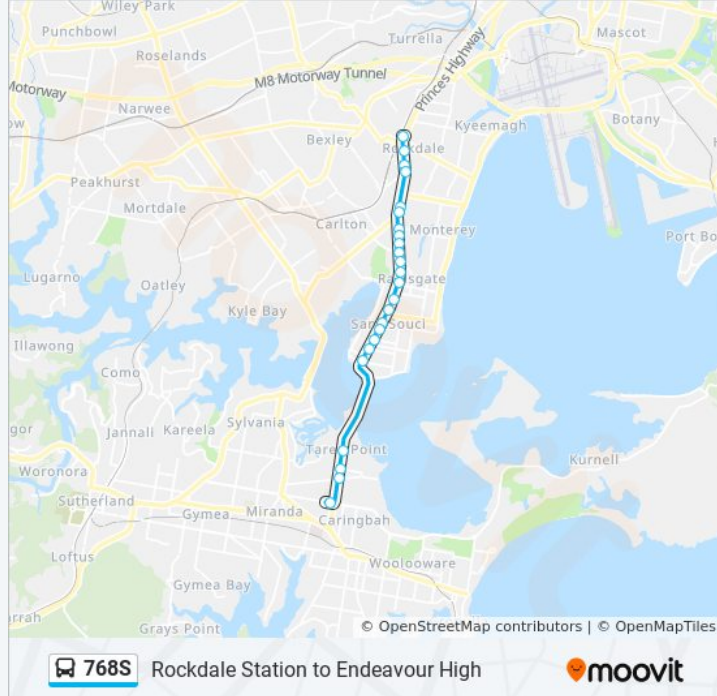

The 768S bus line Rockdale Station to Endeavour High has one route. For regular weekdays, their operation hours are:

(1) Endeavour High: 08:00

Use the Moovit App to find the closest 768S bus station near you and find out when is the next 768S bus arriving.

Direction: Endeavour High

24 stops

[VIEW LINE SCHEDULE](#)

- Rockdale Station, Geeves Ave, Stand B
- Princes Hwy opp Hegerty St
- Princes Hwy after Rockdale Plaza Dr
- Princes Hwy opp Harrow Rd
- James Cook Boys Technology High School, Princes Hwy
- Moorefield Girls High School, Princes Hwy
- Rocky Point Rd opp Shaw St
- Rocky Point Rd at Wilson St
- Rocky Point Rd opp Calvary Hospital
- Rocky Point Rd opp Jubilee Ave
- Rocky Point Rd opp Weeney St
- Rocky Point Rd at Clarkes Rd
- Rocky Point Rd before Ramsgate Rd
- Rocky Point Rd opp St George Christian School
- Rocky Point Rd at Camille St
- Rocky Point Rd before Russell Ave
- Rocky Point Rd at Evans St
- Rocky Point Rd at Toyer Ave
- Rocky Point Rd at Kendall St
- Rocky Point Rd before Fontainebleau St
- Taren Point Rd after Toorak Ave

Stops: 24

Trip Duration: 31 min

Line Summary:

Taren Point Rd at Box Rd

Taren Point Rd before Parraweena Rd

Endeavour Sports High School, Access Rd, The
Boulevarde

768S bus time schedules and route maps are available in an offline PDF at moovitapp.com. Use the [Moovit App](#) to see live bus times, train schedule or subway schedule, and step-by-step directions for all public transit in Sydney.