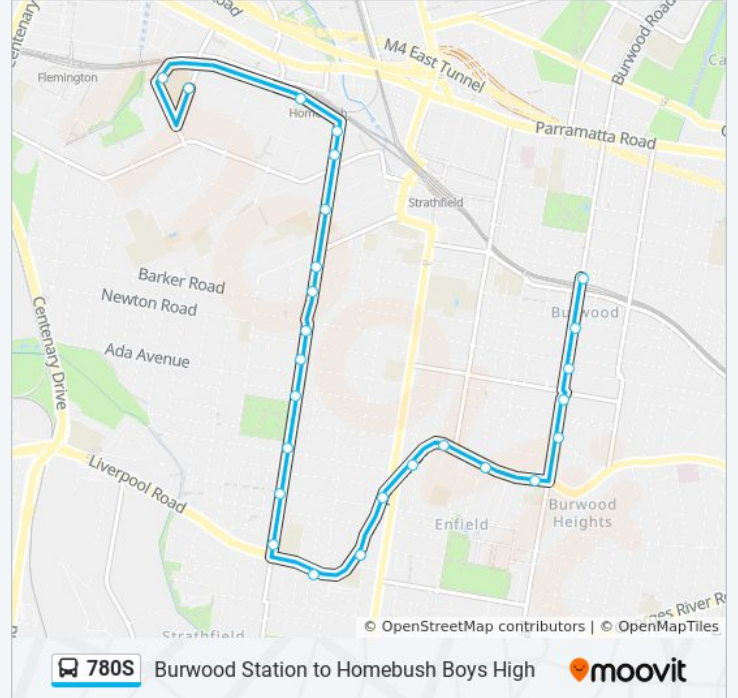

Homebush Rd at Abbotsford Rd

Homebush Rd at Burlington Rd

The Crescent opp Homebush Station

Homebush Boys High School, MacKenzie St

Homebush Boys High School, Bridge Rd

780S bus time schedules and route maps are available in an offline PDF at moovitapp.com. Use the [Moovit App](#) to see live bus times, train schedule or subway schedule, and step-by-step directions for all public transit in Sydney.

[About Moovit](#) • [MaaS Solutions](#) • [Supported Countries](#) • [Mooviter Community](#)

© 2024 Moovit - All Rights Reserved

Check Live Arrival Times