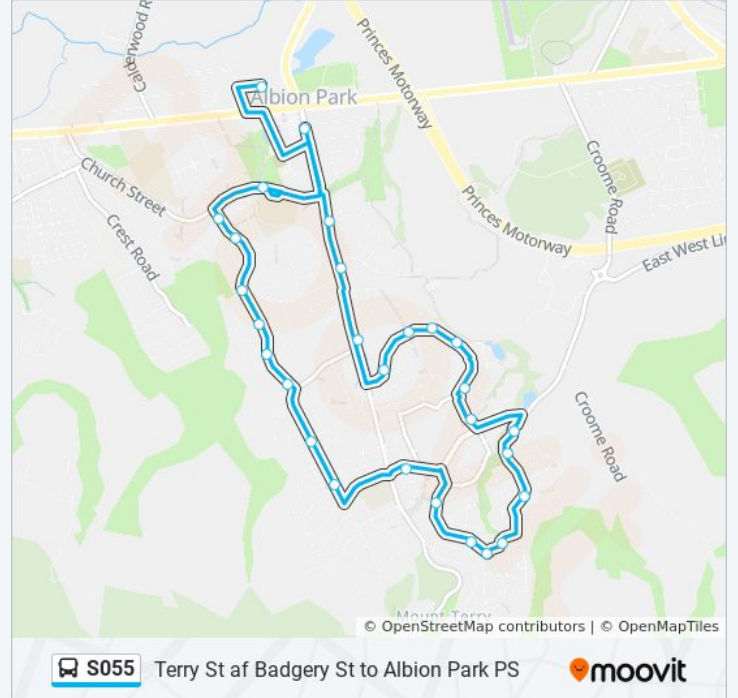

**Direction: Albion Park PS**

34 stops

[VIEW LINE SCHEDULE](#)

- Terry St after Badgery St
- Terry St after Hughes Dr
- Terry St opp Daintree Dr
- Burdekin Dr opp Roper Rd
- Burdekin Dr after Barcoo Cct
- Burdekin Dr at Barcoo Cct
- Burdekin Dr before Grey St
- Burdekin Dr before Grey St
- Burdekin Dr before Stubbs Rd
- Mortlock Dr at Collie Way
- Mortlock Dr at Helena Pl
- Mortlock Dr at Clermont Cres
- Danjera Dr opp Chinchilla Way
- Esperance Dr opp Danjera Dr
- Esperance Dr after Molongo St
- Esperance Dr opp Canning Pl
- Ashburton Dr after Gascoyne St
- Mt Terry Primary School, Ashburton Dr
- Daintree Dr after Ashburton Dr
- Daintree Dr opp Gloucester Cct
- Hillside Dr after Daintree Dr

**Stops:** 34

**Trip Duration:** 26 min

**Line Summary:**

Hillside Dr opp Tallowood St

Hillside Dr after Uphi Rd

Hillside Dr before Friendship Link

Hillside Dr opp Scarborough Cct

Church St before Tuross St

### Direction: Albion Park Sc

28 stops

[VIEW LINE SCHEDULE](#)

Albion Park Public School, Taylor Rd

Terry St after Badgery St

Terry St after Hughes Dr

Terry St opp Daintree Dr

Burdekin Dr opp Roper Rd

### S055 bus Info

**Direction:** Albion Park Sc

**Stops:** 28

**Trip Duration:** 20 min

**Line Summary:**

Esperance Dr opp Canning Pl  
Ashburton Dr after Gascoyne St  
Daintree Dr after Ashburton Dr  
Daintree Dr opp Gloucester Cct  
Hillside Dr after Daintree Dr  
Hillside Dr at Nepean Pl  
Hillside Dr opp Tallowood St  
Hillside Dr after Uphi Rd  
Hillside Dr before Friendship Link  
Hillside Dr opp Scarborough Cct  
Church St opp Albion Park High School  
Terry St opp O'Gorman St