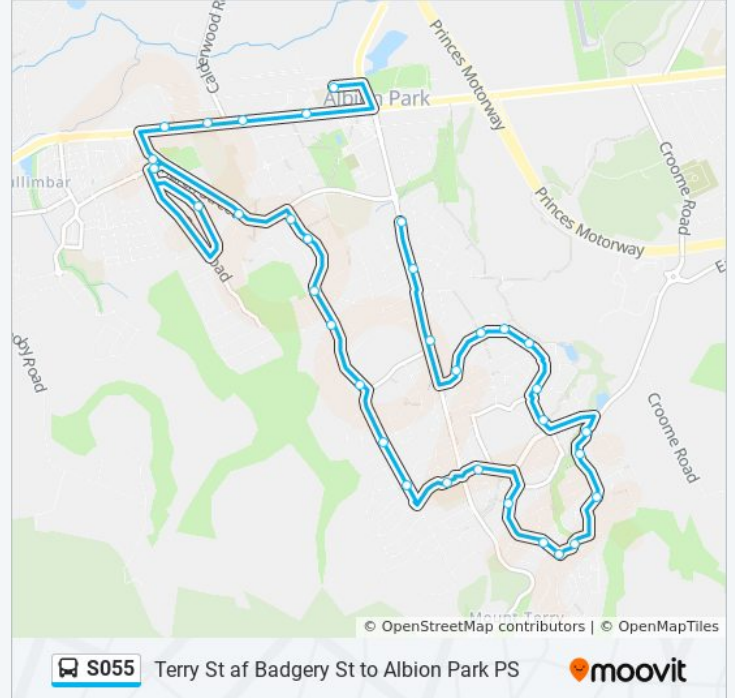

**Direction: Albion Park PS**

34 stops

[VIEW LINE SCHEDULE](#)

- Terry St after Badgery St
- Terry St after Hughes Dr
- Terry St opp Daintree Dr
- Burdekin Dr opp Roper Rd
- Burdekin Dr after Barcoo Cct
- Burdekin Dr at Barcoo Cct
- Burdekin Dr before Grey St
- Burdekin Dr before Grey St
- Burdekin Dr before Stubbs Rd
- Mortlock Dr at Collie Way
- Mortlock Dr at Helena Pl
- Mortlock Dr at Clermont Cres
- Danjera Dr opp Chinchilla Way
- Esperance Dr opp Danjera Dr
- Esperance Dr after Molongo St
- Esperance Dr opp Canning Pl
- Ashburton Dr after Gascoyne St
- Mt Terry Primary School, Ashburton Dr
- Daintree Dr after Ashburton Dr
- Daintree Dr opp Gloucester Cct
- Hillside Dr after Daintree Dr

**Stops:** 34

**Trip Duration:** 26 min

**Line Summary:**

Hillside Dr opp Tallowood St

Hillside Dr after Uphi Rd

Hillside Dr before Friendship Link

Hillside Dr opp Scarborough Cct

Church St before Tuross St

Regal Park Shops, Sophia St

Scenic Cres at Kevin Rd

Crest Rd after Sophia St

Tongarra Rd opp All Saints Anglican Church

Tongarra Rd opp St Paul's Catholic Primary School

Illawarra Hwy opp Amaral Ave

Albion Park RSL Club, Tongarra Rd

### Direction: Albion Park Sc

28 stops

[VIEW LINE SCHEDULE](#)

Albion Park Public School, Taylor Rd

Terry St after Badgery St

Terry St after Hughes Dr

Terry St opp Daintree Dr

Burdekin Dr opp Roper Rd