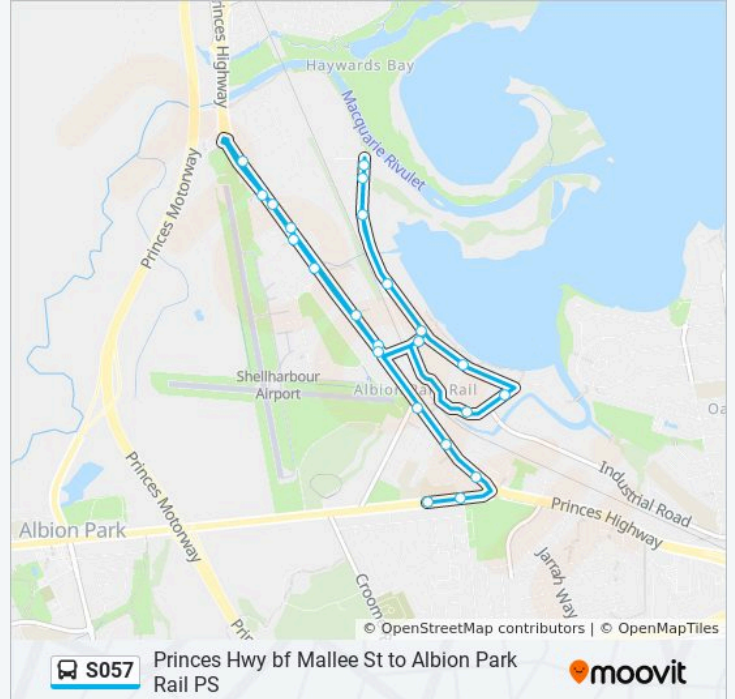

Tongarra Rd opp Ash Ave

Princes Hwy opp The Oaks Hotel

Princes Hwy before Kimbeth Cres

Princes Hwy opp Albion Park Station

Wooroo St after Boonerah St

Wooroo St before Koonaa St

Koonaa St after Karoo St

Koonaa St at Windang St

2B Koonaa St

Shearwater Bvd at Sandpiper Cl

Shearwater Bvd at Osprey Pl

Shearwater Bvd after Osprey Pl

Windang St after Koonaa St

Princes Hwy opp Creamery Rd

Princes Hwy after Airport Rd

Princes Hwy before Rosewood St

S057 bus Info

Direction: Albion Park Rail

Stops: 23

Trip Duration: 29 min

Line Summary:

145 Princes Hwy

Princes Hwy before Creamery Rd

Direction: Albion Park Rail PS

18 stops

[VIEW LINE SCHEDULE](#)

Princes Hwy after Airport Rd

Princes Hwy before Rosewood St

26 Princes Hwy

Princes Hwy after Miall Way

45 Princes Hwy

Princes Hwy opp Rosewood St