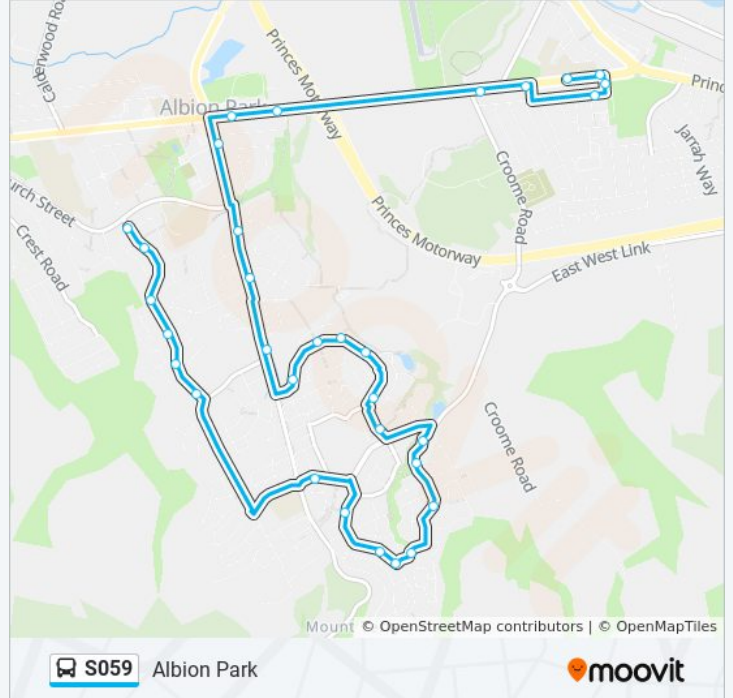

**S059 bus Info**

**Direction:** Albion Park

**Stops:** 32

**Trip Duration:** 24 min

**Line Summary:**

Esperance Dr opp Danjera Dr  
 Esperance Dr after Molongo St  
 Esperance Dr opp Canning Pl  
 Ashburton Dr after Gascoyne St  
 Hillside Dr after Daintree Dr  
 Hillside Dr at Nepean Pl  
 Hillside Dr opp Tallowood St  
 Hillside Dr after Uphi Rd  
 Hillside Dr before Friendship Link  
 Hillside Dr opp Scarborough Cct

**Direction: Albion Park Rail PS**

33 stops

[VIEW LINE SCHEDULE](#)

Terry St after Badgery St  
 Terry St after Hughes Dr  
 Terry St opp Daintree Dr  
 Burdekin Dr opp Roper Rd  
 Burdekin Dr after Barcoo Cct  
 Burdekin Dr at Barcoo Cct  
 Burdekin Dr before Grey St  
 Burdekin Dr before Grey St  
 Burdekin Dr before Stubbs Rd  
 Mortlock Dr at Collie Way  
 Mortlock Dr at Helena Pl  
 Mortlock Dr at Clermont Cres  
 Danjera Dr opp Chinchilla Way  
 Esperance Dr opp Danjera Dr  
 Esperance Dr after Molongo St  
 Esperance Dr opp Canning Pl  
 Ashburton Dr after Gascoyne St  
 Mt Terry Primary School, Ashburton Dr