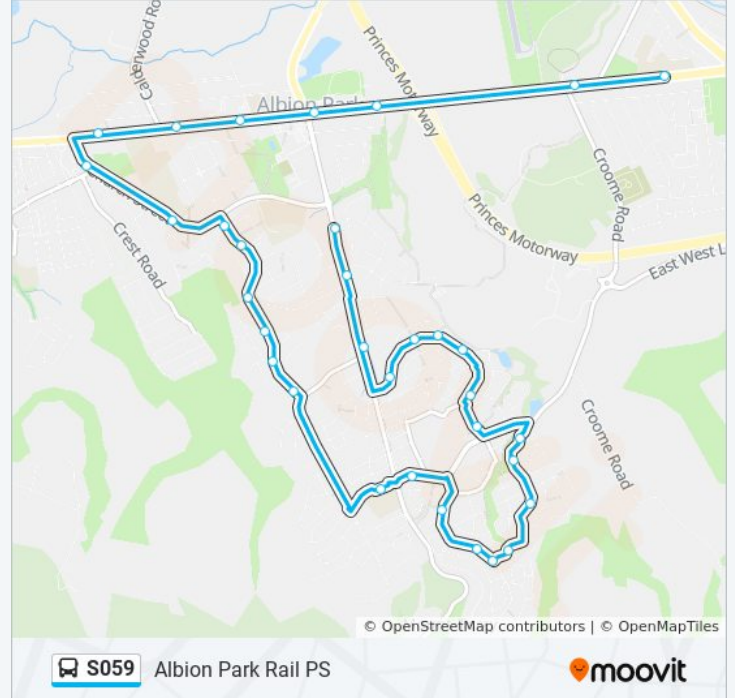

Hillside Dr after Daintree Dr

Hillside Dr at Nepean Pl

Hillside Dr opp Tallowood St

Hillside Dr after Uphi Rd

Hillside Dr before Friendship Link

Hillside Dr opp Scarborough Cct

Church St before Tuross St

Crest Rd after Sophia St

Tongarra Rd opp All Saints Anglican Church

Illawarra Hwy opp Amaral Ave

Albion Park RSL Club, Tongarra Rd

Tongarra Rd after Terry St

Tongarra Rd opp Stapleton Ave

Tongarra Rd opp Croome Rd

Albion Park Rail Public School, Tongarra Rd

S059 bus time schedules and route maps are available in an offline PDF at moovitapp.com. Use the [Moovit App](#) to see live bus times, train schedule or subway schedule, and step-by-step directions for all public transit in Sydney.

[About Moovit](#) • [MaaS Solutions](#) • [Supported Countries](#) • [Mooviter Community](#)

© 2024 Moovit - All Rights Reserved

Check Live Arrival Times