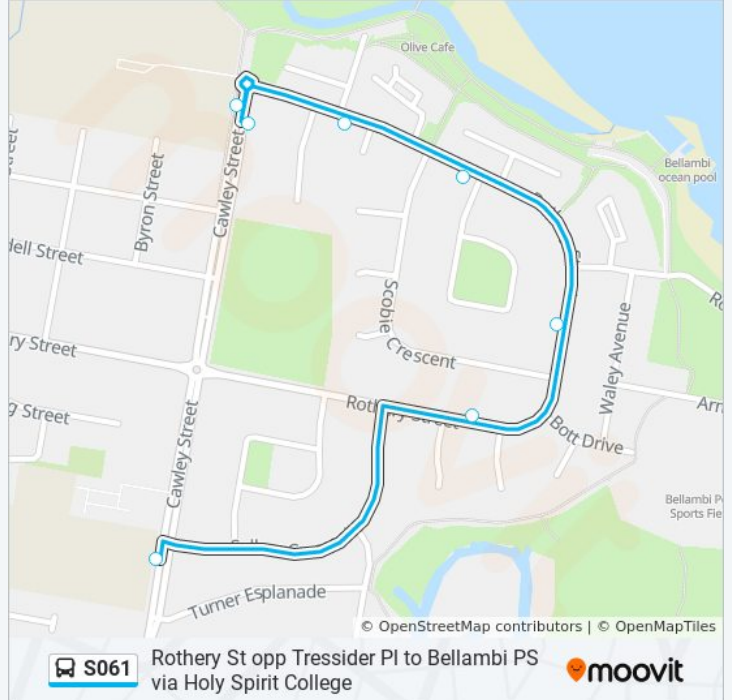

### Direction: Bellambi PS

6 stops

[VIEW LINE SCHEDULE](#)

- Rothery St opp Tressider Pl
- Rothery St after Scobie Cres
- Rothery St at Chounding Cres
- Bellambi Point Community Preschool, Rothery St
- Cawley St opp Holy Spirit College
- Bellambi Public School, Cawley St

### Direction: Holy Spirit

7 stops

[VIEW LINE SCHEDULE](#)

- Bellambi Public School, Cawley St
- Rothery St opp Tressider Pl
- Rothery St after Scobie Cres
- Rothery St at Chounding Cres
- Bellambi Point Community Preschool, Rothery St
- Cawley St opp Holy Spirit College
- Holy Spirit College, Cawley St

### S061 bus Time Schedule

Holy Spirit Route Timetable:

Sunday	Not Operational
Monday	15:05
Tuesday	15:05
Wednesday	15:05
Thursday	15:05
Friday	15:05
Saturday	Not Operational

### S061 bus Info

**Direction:** Holy Spirit

**Stops:** 7

**Trip Duration:** 8 min

**Line Summary:**

S061 bus time schedules and route maps are available in an offline PDF at [moovitapp.com](https://moovitapp.com). Use the [Moovit App](#) to see live bus times, train schedule or subway schedule, and step-by-step directions for all public transit in Sydney.