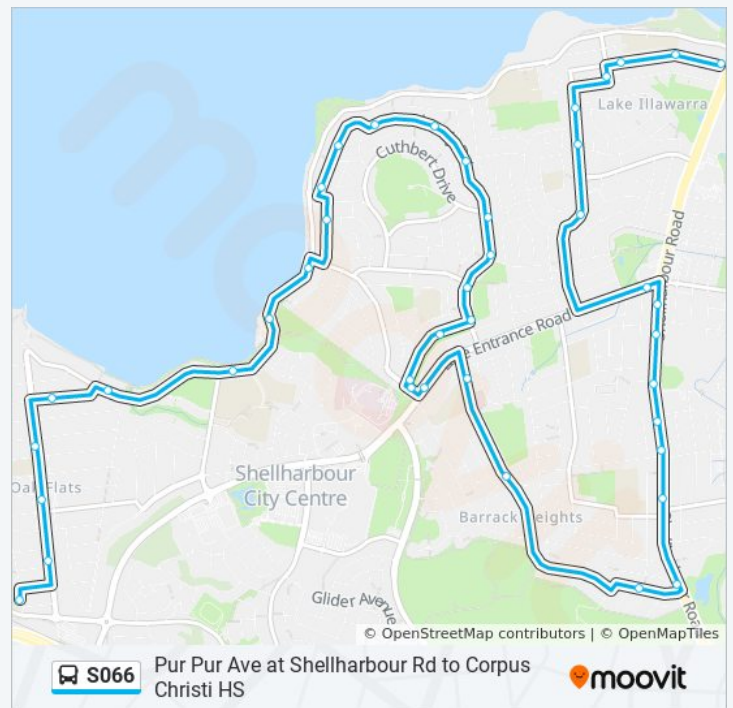

Henricks Pde opp Beaurepaire Ave

Henricks Pde opp Wood Ave

Landy Dr at Gathercole Ave

Landy Dr before Metcalf Pl

Landy Dr opp Monckton Ave

Landy Dr opp Cuthbert Dr

Landy Dr at Johnston St

Landy Dr opp Morgan Ave

Landy Dr opp Garrard Ave

Garrard Ave opp Jones Ave

Garrard Ave at Madigan Bvd

Madigan Bvd at Chapman Ave

Lake Entrance Rd after Madigan Bvd

Captain Cook Dr after Phillip Cres

Captain Cook Dr at Messenger Rd

Woodland Dr opp Kookaburra Pl

Shellharbour Rd after Woodlands Dr

Shellharbour Rd opp Barrack Ave

Shellharbour Rd after Roberts Ave

Shellharbour Rd opp Jason Ave

Shellharbour Rd at Sunset Ave

Shellharbour Rd at William Ave

Shellharbour Rd opp Terry Ave

Lake Entrance Rd at Antrim Rd

King St opp Grout St

King St opp Thomas St

King St opp Day St

Stanley St after Addison Ave

Pur Pur Ave after Stanley St

Lake Illawarra South Public School, Pur Pur Ave

Pur Pur Ave before Shellharbour Rd