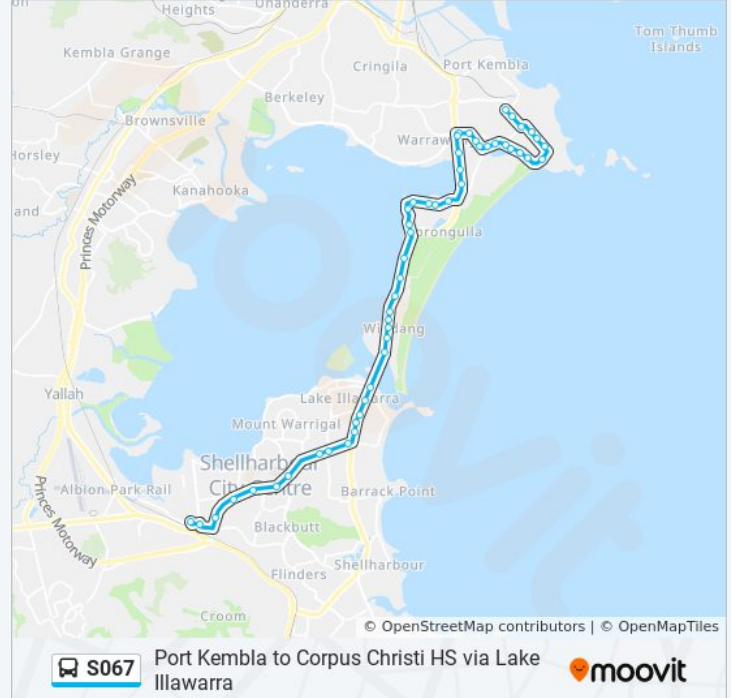

Windang Rd before Boronia Ave

Windang Rd opp Cedar Ave

Shellharbour Rd before Pur Pur Ave

Shellharbour Rd at Peterborough Ave

Warilla Grove Shops, Shellharbour Rd

Shellharbour Rd after Veronica St

Shellharbour Rd at Woodford Ave

Lake Entrance Rd at Antrim Rd

Lake Entrance Rd before Leawarra Ave

Lake Entrance Rd before The Kingsway

Entrance Rd opp Shellharbour Hospital Lake

Stockland Shellharbour, Lake Entrance Rd

New Lake Entrance Rd at Minga Ave

Stockland Retail Park, New Lake Entrance Rd

New Lake Entrance Rd before Pioneer Dr

Central Ave at Industrial Rd

Corpus Christi High School, School Grounds,  
Moore St

**Direction: Port Kembla**

51 stops

**S067 bus Time Schedule**

Port Kembla Route Timetable:

Corpus Christi High School, School Grounds, Moore St

New Lake Entrance Rd after Pioneer Dr

New Lake Entrance Rd after Pioneer Dr

New Lake Entrance Rd opp Stockland Retail Park