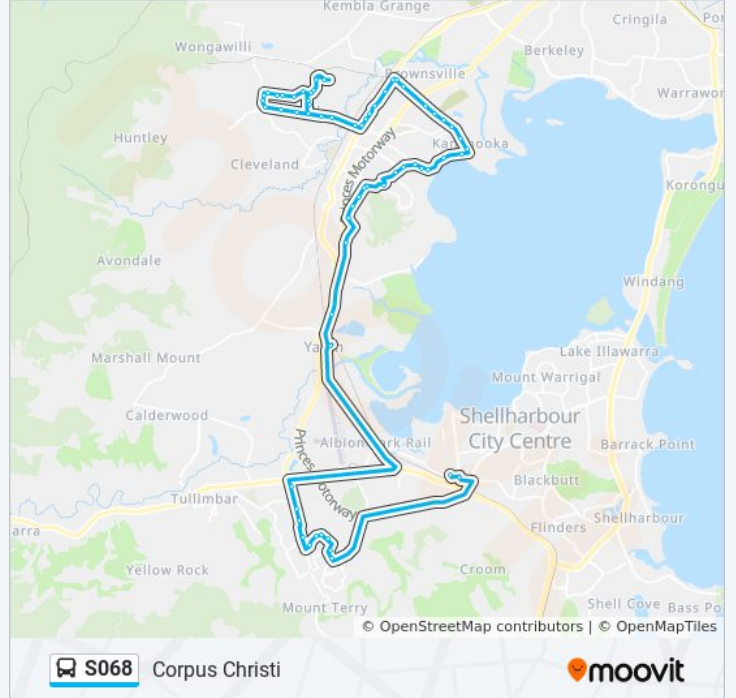

S068 bus Info

Direction: Corpus Christi

Stops: 63

Trip Duration: 66 min

Line Summary:

Princes Hwy at Baan Baan St
Princes Hwy opp Jerematta St
Prince Edward Dr before Yalunga St
Khan Park, Princes Hwy
Prince Edward Dr before Kanahooka Rd
Kanahooka Rd after Prince Edward Dr
Kanahooka Rd after St Lukes Ave
Kanahooka Rd opp Myee St
Kanahooka Rd at Valley Way
Hayes Park Public School, Kanahooka Rd
Kanahooka Rd after Forest Grove Dr
Kanahooka Rd opp Hoyt St
Kanahooka Rd opp Lakeside Dr
Lakeside Dr opp Edgeworth Ave
Lakeside Dr opp Edgeworth Ave
Fowlers Rd after Lakeside Dr
Fowlers Rd opp Koonawarra Community Centre
Fowlers Rd after Gilba Rd
Fowlers Rd after Gowrie St
Lakelands Dr before Wayndarra Way
Emerson Rd at Wayndarra Way
Emerson Rd opp Atkinson Ave
Compton St after Emerson Rd
Compton St opp Beltana Ave
Compton St opp Brown Ave
Compton St opp Shell Pl
Cormack Ave at Carlyle Cl
601 Princes Hwy
Hayward Bay Dr after Wollingurry St
Terry St after O'Gorman St
Terry St after Badgery St
Terry St after Hughes Dr
Terry St opp Daintree Dr

Burdekin Dr opp Roper Rd

Burdekin Dr after Barcoo Cct

Burdekin Dr at Barcoo Cct

Burdekin Dr before Grey St

Burdekin Dr before Grey St

Burdekin Dr before Stubbs Rd

Central Ave at Industrial Rd

Corpus Christi High School, School Grounds,
Moore St

Direction: Horsley

62 stops

[VIEW LINE SCHEDULE](#)

Corpus Christi High School, School Grounds,
Moore St

Burdekin Dr after Ashburton Dr

Burdekin Dr after Fields Dr

Burdekin Dr opp Grey St

Burdekin Dr opp Barcoo Cct

Burdekin Dr opp Barcoo Cct

Burdekin Dr at Roper Rd

Terry St after Daintree Dr

Terry St at Wiley St

Terry St before Church St

Terry St opp O'Gorman St

Yallah Rd opp Haywards Bay Dr

Cormack Ave opp Carlyle Cl