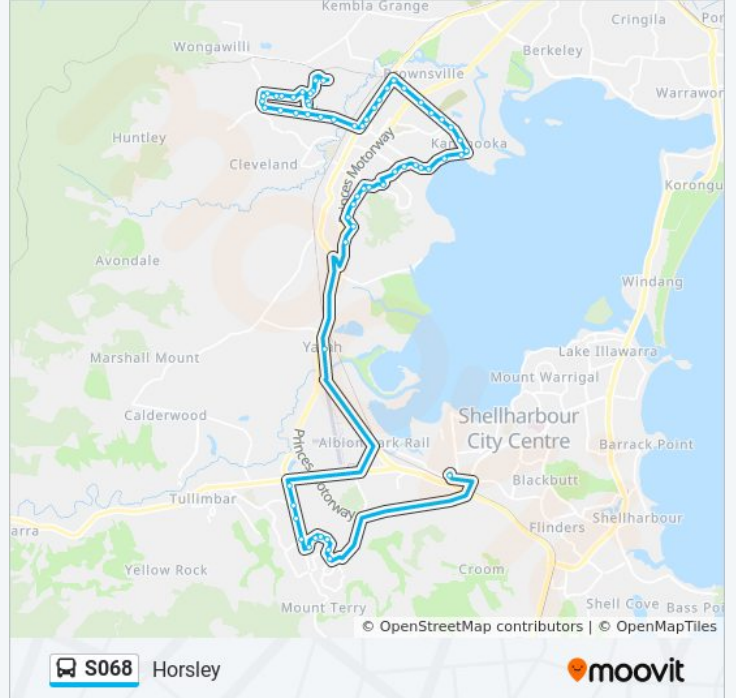

Stops: 62

Trip Duration: 58 min

Line Summary:

Lakelands Dr after Parkside Dr
Fowlers Rd opp Gowrie St
Fowlers Rd opp Gilba Rd
Koonawarra Community Centre, Fowlers Rd
Fowlers Rd before Lakeside Dr
Lakeside Dr after Edgeworth Ave
Lakeside Dr at Edgeworth Ave
Kanahooka Rd after Lakeside Dr
Kanahooka Rd before Hoyt St
Kanahooka Rd before Thirroul Rd
Kanahooka Rd opp Hayes Park Public School
Kanahooka Rd at Brolga St
Kanahooka Rd at Exmouth Rd
Kanahooka Rd opp Brownsville Ave
Kanahooka Rd before Prince Edward Dr
Prince Edward Dr after Kanahooka Rd
71 Prince Edward Dr
109 Prince Edward Dr
Prince Edward Dr at Yalunga St
Princes Hwy before Baan Baan St
Dapto Mall, Princes Hwy
Bong Bong Rd opp Dapto Leagues Club
Reed Park, Bong Bong Rd
Bong Bong Rd opp Parkdale Ave
Bong Bong Rd opp Horsley Dr
Bong Bong Rd at Denham Dr
Bong Bong Rd opp Robins Creek Dr
Bong Bong Rd opp Glenlee Dr
Glenlee Dr after Bong Bong Rd
Glenlee Dr before Horsley Dr
Horsley Dr after Ashwood Pl
Horsley Dr at Glenwood Gr
Horsley Dr before Robins Creek Rd